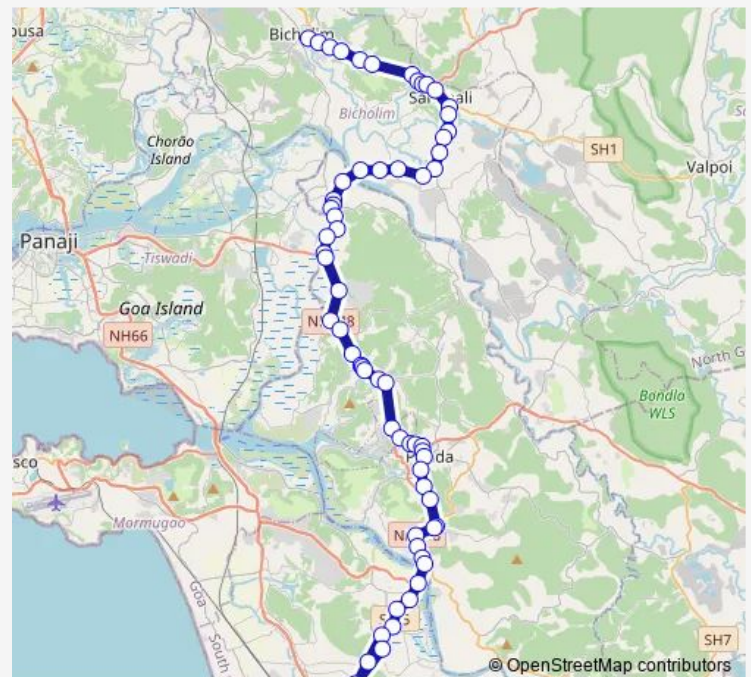

Sesa Goa, Amona

Amona Junction

Amona

Route schedule

Bicholim KTC Bus Stand — Margao KTC Bus Stand

Monday 07:10

Tuesday 07:10

Wednesday 07:10

Thursday 07:10

Friday 07:10

Saturday 07:10

Sunday 07:10

Route info

Direction: Bicholim KTC Bus Stand

Stops: 67

Trip Duration: 1 hour 50 min

PNJ21 — Bicholim - Margao

BusMaps

Khandola

Marcel KTC Bus Stand

Orgao

Marcela Theatre

Tivre Pump

Tivrem