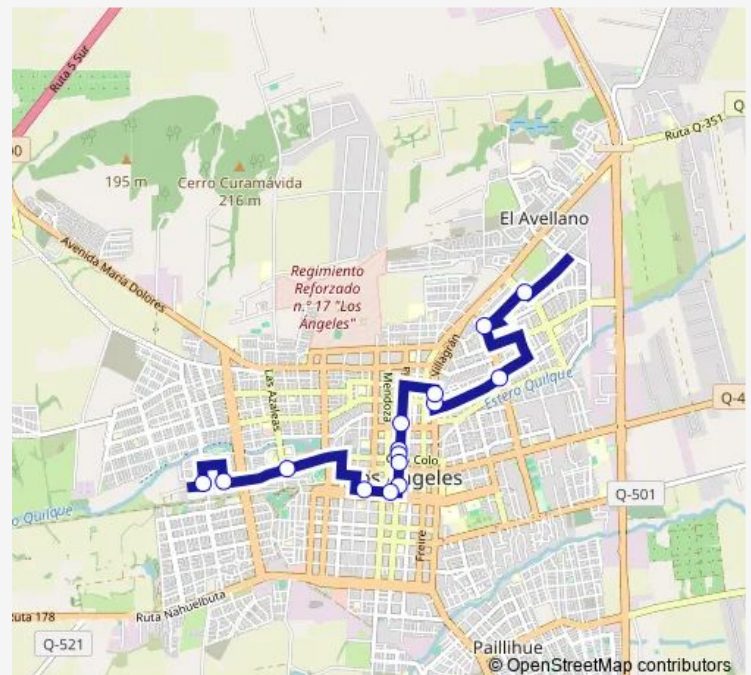

Bus C29_R Paillihue

[Go to website](#)

Direction

Oriente / Genova — Poniente / nuble

15 stops

[Open route schedule](#)

Oriente / Genova

Guillermo Marconi / Almte. Latorre

Guillermo Marconi / Cost Quilque Norte

Villagran / Galvarino

Villagran / Janequeo

Valdivia / Tucapel

Valdivia / Colo Colo

Valdivia / Colo Colo

Valdivia / Lautaro

Valdivia / Ricardo Vicuna

Ricardo Vicuna / Mendoza

Ricardo Vicuna / Arturo Prat

Colo Colo / Gabriela Decap

Temuco / nuble

Poniente / nuble

Route schedule

Oriente / Genova — Poniente / nuble

Monday 07:47-19:57

Tuesday 07:47-19:57

Wednesday 07:47-19:57

Thursday 07:47-19:57

Friday 07:47-19:57

Saturday 07:47-19:57

Sunday 07:47-19:57

Route info

Direction: Oriente / Genova

Stops: 15

Trip Duration: 0 hour 20 min

C29_R — Paillihue

BusMaps
© OpenStreetMap contributors