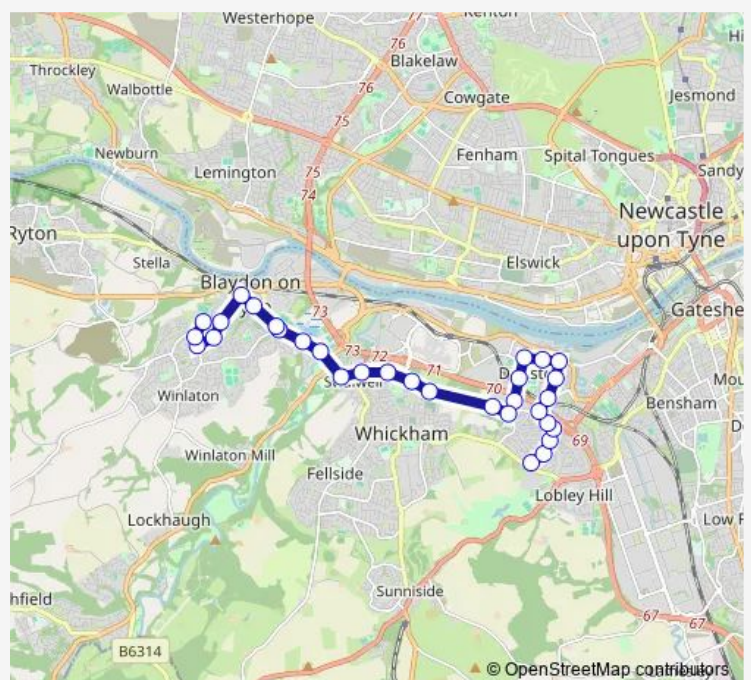

Dunston Road-Park

Park Terrace-Hawthorne Drive

Market Lane-Bank Foot

Market Lane-School

Market Lane-Cemetery

Market Lane-Beverley Drive

Market Lane-Millers Lane

Hexham Road - Brewery Bank

Hexham Road

Shibdon Road-Swalwell Roundabout

### Route schedule

Knightside Gardens-Whickham Highway — Back Lane-School

Monday 07:57

Tuesday 07:57

Wednesday 07:57

Thursday 07:57

Friday 07:57

Saturday —

### Route info

Direction: Knightside Gardens-Whickham Highway

Stops: 31

Trip Duration: 0 hour 38 min

842N

Shibdon Road-Axwell Park

Shibdon Road-Shibdon Bank

Shibdon Road