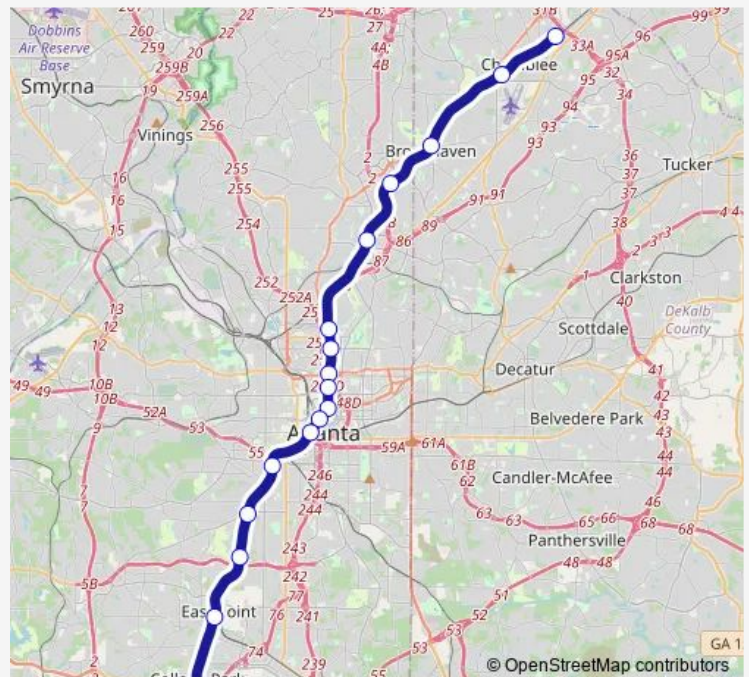

Oakland City Station

West END Station

Garnett Station

Five Points Station

Peachtree Center Station

Civic Center Station

North Avenue Station

Midtown Station

Arts Center Station

Lindbergh Center Station

Lenox Station

Brookhaven-Oglethorpe Station

Chamblee Station

Doraville Station

Route schedule

Airport Station — Doraville Station

Monday	04:36-01:20 ⁺¹
Tuesday	04:36-01:20 ⁺¹
Wednesday	04:36-01:20 ⁺¹
Thursday	04:36-01:20 ⁺¹
Friday	04:36-01:20 ⁺¹
Saturday	06:00-01:00 ⁺¹
Sunday	06:00-01:00 ⁺¹

Route info

Direction: Airport Station

Stops: 18

Trip Duration: 0 hour 41 min

Direction

Doraville Station — Airport Station

18 stops

[Open route schedule](#)

Doraville Station

Chamblee Station

Brookhaven-Oglethorpe Station