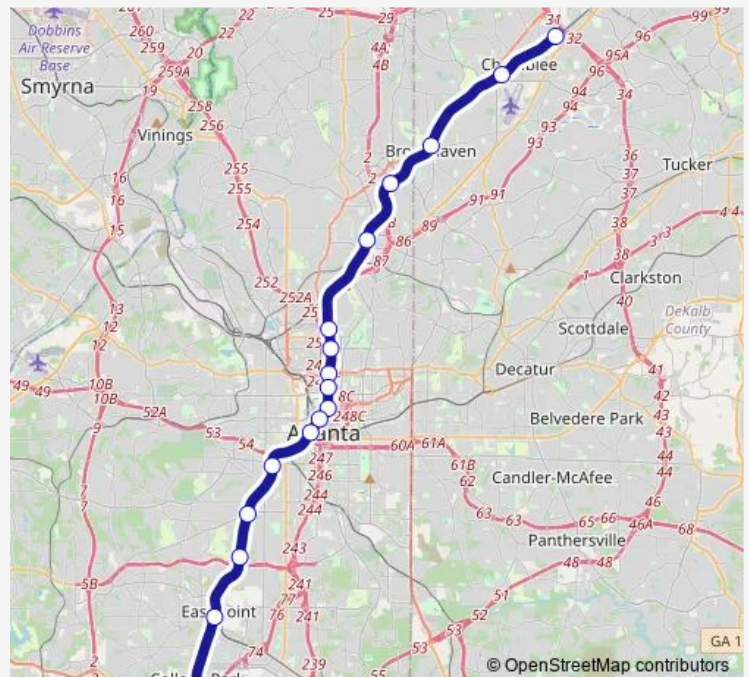

Oakland City Station

West END Station

Garnett Station

Five Points Station

Peachtree Center Station

Civic Center Station

North Avenue Station

Midtown Station

Arts Center Station

Lindbergh Center Station

Lenox Station

Brookhaven-Oglethorpe Station

Chamblee Station

Doraville Station

Route schedule

Airport Station — Doraville Station

Monday	04:36-01:20 ⁺¹
Tuesday	04:36-01:45 ⁺¹
Wednesday	04:36-01:20 ⁺¹
Thursday	04:36-01:20 ⁺¹
Friday	04:36-01:20 ⁺¹
Saturday	06:00-01:00 ⁺¹
Sunday	06:00-01:00 ⁺¹

Route info

Direction: Airport Station

Stops: 18

Trip Duration: 0 hour 41 min

Direction

Doraville Station — Airport Station

18 stops

[Open route schedule](#)

Doraville Station

Chamblee Station

Brookhaven-Oglethorpe Station