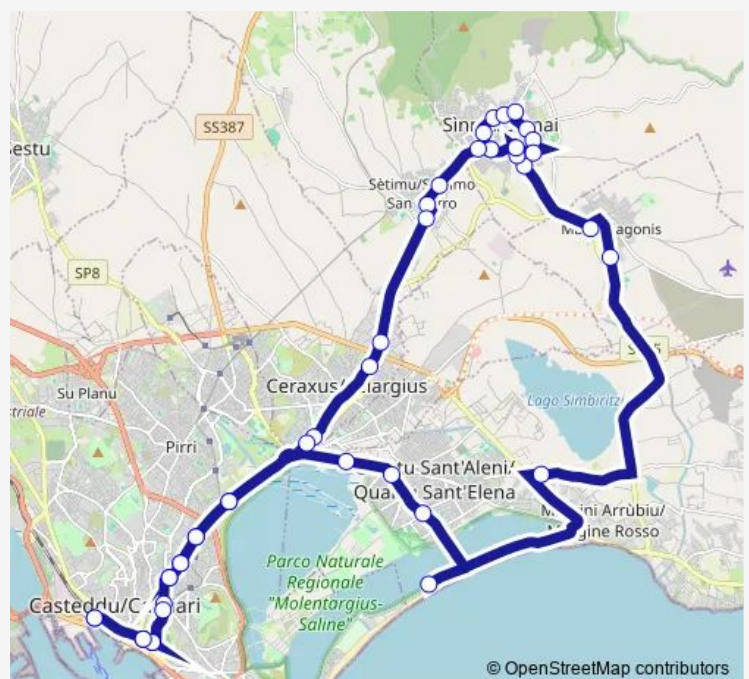

Monday 06:40-07:30

Tuesday 06:40-07:30

Wednesday 06:40-07:30

Thursday 06:40-07:30

Friday 06:40-07:30

Saturday 06:40-07:30

Sunday —

Route info

Direction: Cagliari Autostazione Arst

Stops: 47

Trip Duration: 1 hour 45 min

Linea 119 — Cagliari - Quartu - Pitz'E Serra - Mara - Sinnai - Settimo - Policlinico Univ. - Cagliari

Sinnai VIA Roccheddas 71

Sinnai VIA Roccheddas 91-A