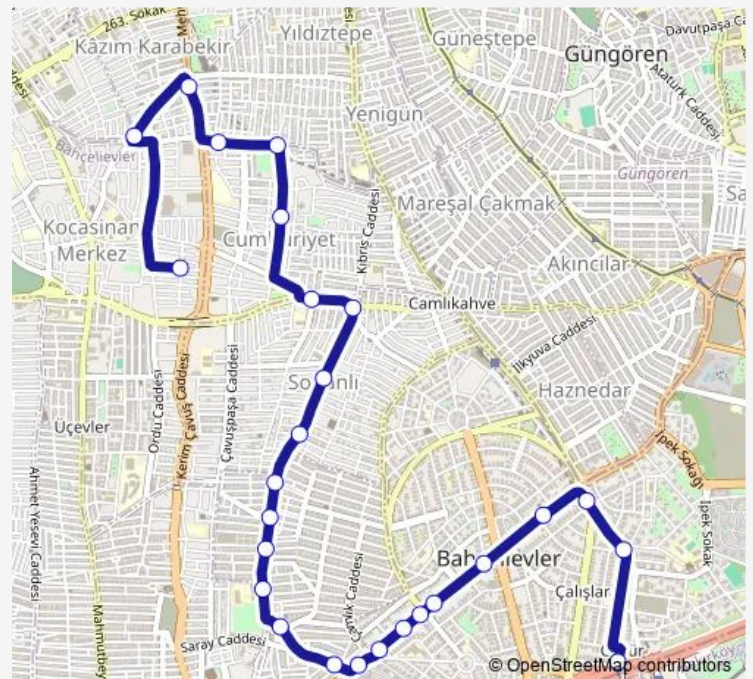

Saturday 06:00

Sunday 06:00

Route info

Direction: Narlıdere Sk.

Stops: 26

Trip Duration: 0 hour 21 min

İncirli-Ormantepe — Çavuşpaşa - Bahçelievler - İncirli

BusMaps

Friday 06:00

Saturday 06:00

Sunday 06:00

Route info

Direction: Naci Kasım Sk.

Stops: 34

Trip Duration: 0 hour 26 min

Geosman