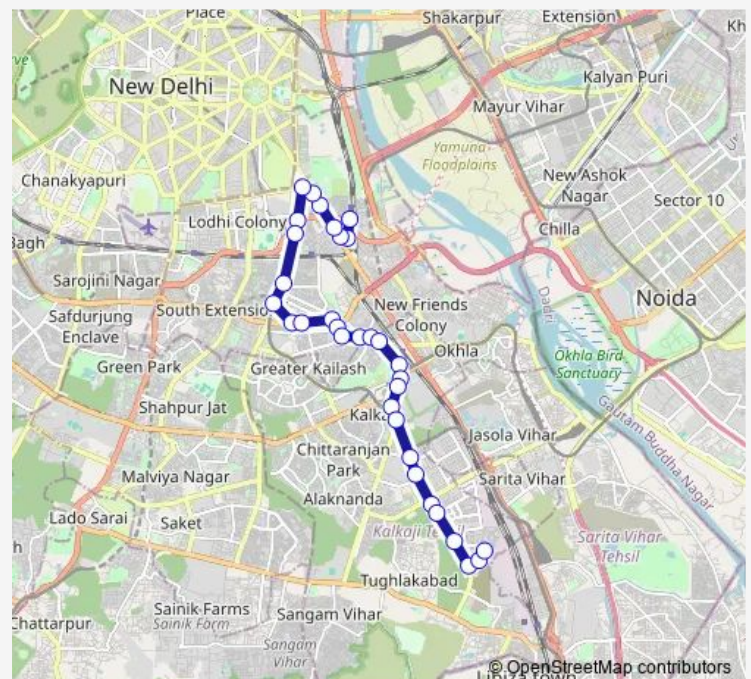

Thursday 04:04-08:36

Friday 04:04-08:36

Saturday 04:04-08:36

Sunday 04:04-08:36

Route info

Direction: Nizamuddin Railway Station

Stops: 32

Trip Duration: 0 hour 55 min