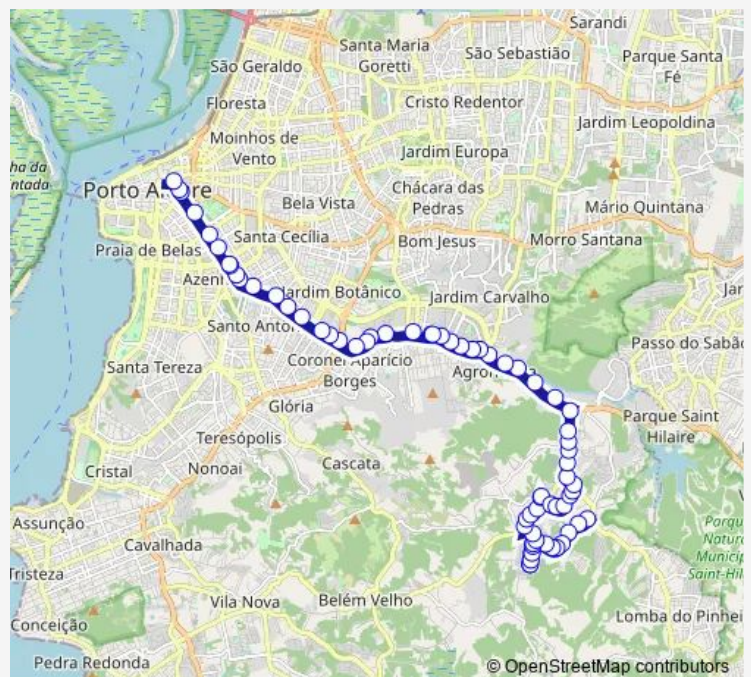

Tuesday 05:20-05:40

Wednesday 05:20-05:40

Thursday 05:20-05:40

Friday 05:20-05:40

Saturday 05:45-06:29

Sunday —

Route info

Direction: Afonso Lourenco Mariante 6654

Stops: 71

Trip Duration: 0 hour 48 min

SAO Francisco 525

SAO Francisco DF 820

Santo Dias DA Silva 1050

Santo Dias DA Silva AL 844

Santo Dias DA Silva AL 710 Creche

Santo Dias DA Silva DF 323/545 ESC Heitor Villa Lobos