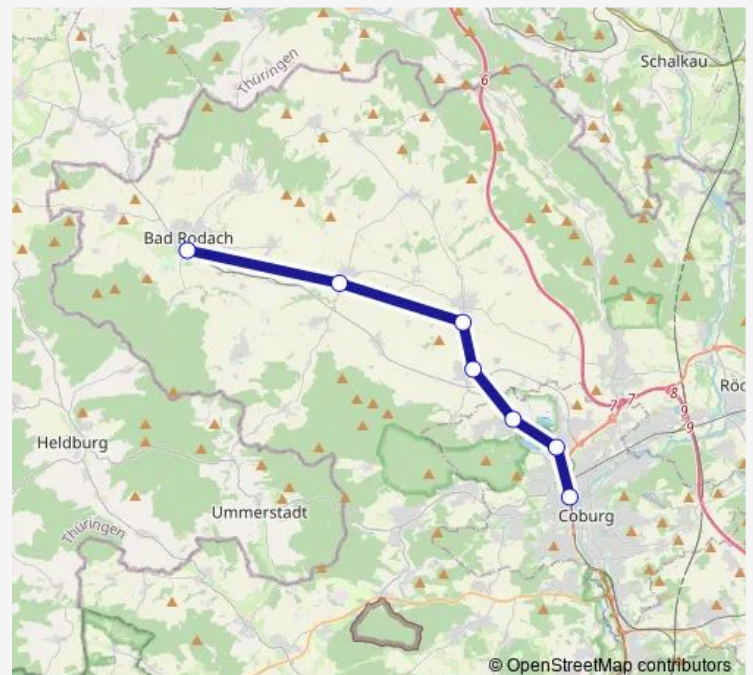

Regional Rail Service RB18

[Go to website](#)

Direction

Coburg — Bad Rodach

7 stops

[Open route schedule](#)

Coburg

Coburg-Neuses

Tuesday 06:21-23:36

Wednesday 06:21-23:36

Thursday 06:21-23:36

Friday 06:21-22:33

Saturday 00:47-22:33

Sunday 00:47-23:36

Route info

Direction: Coburg

Stops: 7

Trip Duration: 0 hour 24 min

■ RB18

BusMaps

Direction

Bad Rodach — Coburg

7 stops

[Open route schedule](#)

Bad Rodach — Coburg

Monday	05:36-23:00
Tuesday	05:36-23:00
Wednesday	05:36-23:00
Thursday	05:36-23:00
Friday	05:36-22:04
Saturday	00:12-22:04
Sunday	00:12-23:00

Route info

Direction: Bad Rodach

Stops: 7

Trip Duration: 0 hour 23 min