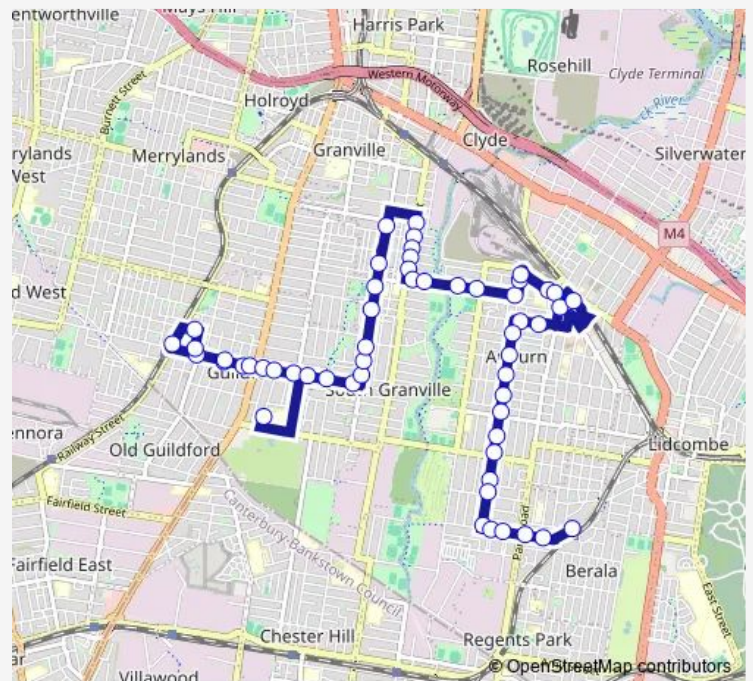

Blaxcell St Opp Oakleigh Av

Blaxcell St At Eve St

Blaxcell St Opp Pegler Av Walkway

Blaxcell St Opp Aubrey St

Blaxcell St Opp Granville East Public School

Route schedule

Granville South High School, Rowley Rd — Woodburn Rd Opp Berala Station

Monday	15:10
Tuesday	15:10
Wednesday	15:10
Thursday	—
Friday	15:10
Saturday	—
Sunday	—

Route info

Direction: Granville South High School, Rowley Rd

Stops: 55

Trip Duration: 0 hour 40 min

S578 — Granville South Arts High School to Auburn and Berala **BusMaps**

Lidbury St After Park Rd

Lidbury St Opp York Park

Woodburn Rd Opp Berala Station

Direction

Granville South High School, Rowley Rd — Graham St
Before Albert St

52 stops

[Open route schedule](#)

Granville South High School, Rowley Rd

Friday —

Saturday —

Sunday —

Route info

Direction: Granville South High School, Rowley Rd

Stops: 52

Trip Duration: 0 hour 40 min

Clyde St Before Mimosa St