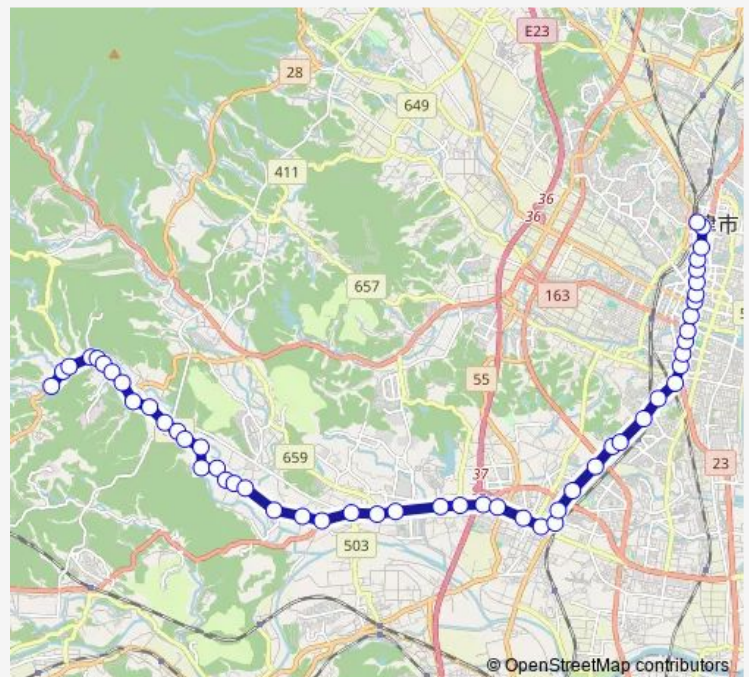

Thursday 12:15-18:50

Friday 12:15-18:50

Saturday 12:15-18:50

Sunday 12:15-18:50

Route info

Direction: 榊原車庫前

Stops: 54

Trip Duration: 1 hour 14 min