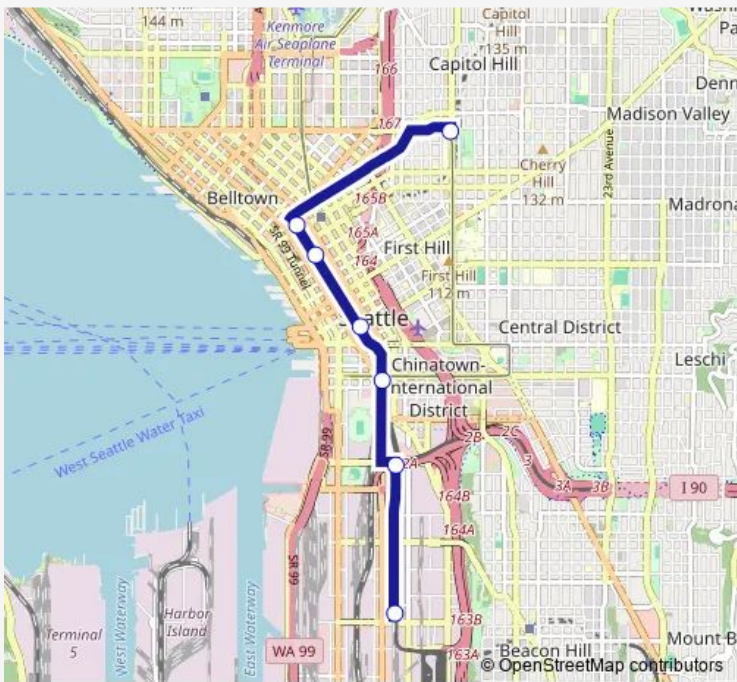

Bus 1 Line Shuttle Capitol Hill-Sodo (Link Shuttle Bus)

[Go to website](#)

Direction
 Sodo Busway & S Lander St — Broadway & E Denny Way
 7 stops
[Open route schedule](#)

- Sodo Busway & S Lander St
- Sodo Busway & S Royal Brougham Way
- 4th Ave S & S Jackson St
- 3rd Ave & James St
- 3rd Ave & Union St
- 3rd Ave & Pine St
- Broadway & E Denny Way

Route schedule
 Sodo Busway & S Lander St — Broadway & E Denny Way

Monday	—
Tuesday	—
Wednesday	—
Thursday	—
Friday	21:39-00:36 ⁺¹
Saturday	04:24-00:37 ⁺¹
Sunday	05:22-23:55

Route info
 Direction: Sodo Busway & S Lander St
 Stops: 7
 Trip Duration: 0 hour 24 min

1 Line Shuttle — Capitol Hill-Sodo (Link Shuttle Bus) **BusMaps**

Direction

Broadway & E Denny Way — S Lander St & Sodo Busway

7 stops

[Open route schedule](#)

Broadway & E Denny Way

Pine St & 5th Ave

3rd Ave & Union St

3rd Ave & James St

5th Ave S & S Weller St

6th Ave S & S Royal Brougham Way

S Lander St & Sodo Busway

Route schedule

Broadway & E Denny Way — S Lander St & Sodo Busway

Monday	—
Tuesday	—
Wednesday	—
Thursday	—
Friday	21:28-00:57 ⁺¹
Saturday	04:54-00:57 ⁺¹
Sunday	05:42-23:57