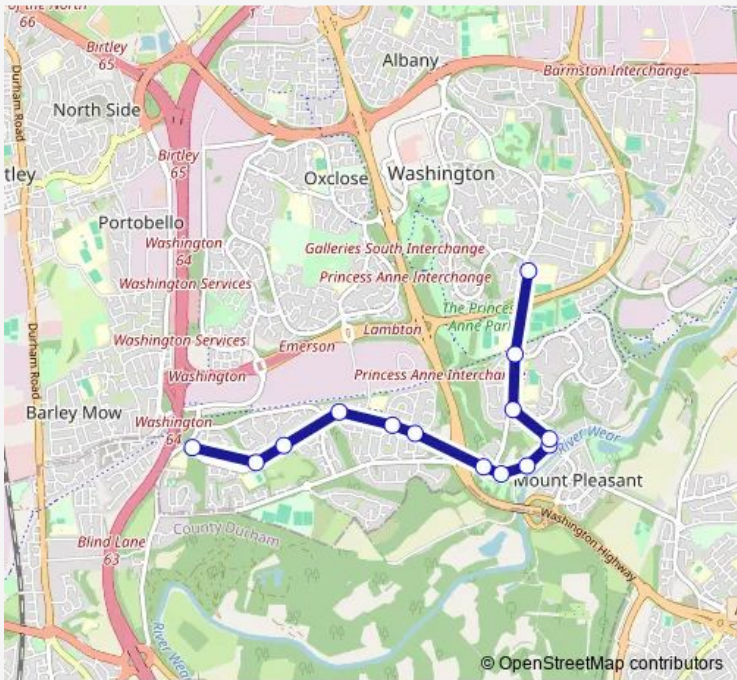

Bus S462 Biddick Academy - Rickleton

[Go to website](#)

**Direction**  
 Washington Hospital — Biddick Academy  
 14 stops  
[Open route schedule](#)

- Washington Hospital
- Vigo Lane
- Vigo Lane-Woodlands Surgery
- Vigo Lane-Laburnhum Avenue
- Vigo Lane - Firtree Avenue
- Vigo Lane
- Bonemill Lane - Biddick Lane
- Bonemill Lane-Community Centre
- Bonemill Lane-James Steel Park
- Bonemill Lane - Station Road
- Station Road - Worm Hill Terrace
- Fallowfield Way-Southcroft
- Washington Arts Centre
- Biddick Academy

Route schedule  
 Washington Hospital — Biddick Academy

Monday	07:50
Tuesday	07:50
Wednesday	07:50
Thursday	07:50
Friday	07:50
Saturday	—
Sunday	—

Route info  
 Direction: Washington Hospital  
 Stops: 14  
 Trip Duration: 0 hour 15 min

■ S462 — Biddick Academy - Picktree Lane/Vigo Lane **BusMaps**

**Direction**

Biddick Academy — Washington Hospital

8 stops

[Open route schedule](#)

Biddick Academy

Biddick Lane-School

Harraton

## Route schedule

Biddick Academy — Washington Hospital

Monday	15:10
Tuesday	15:10
Wednesday	15:10
Thursday	15:10
Friday	15:10
Saturday	—
Sunday	—