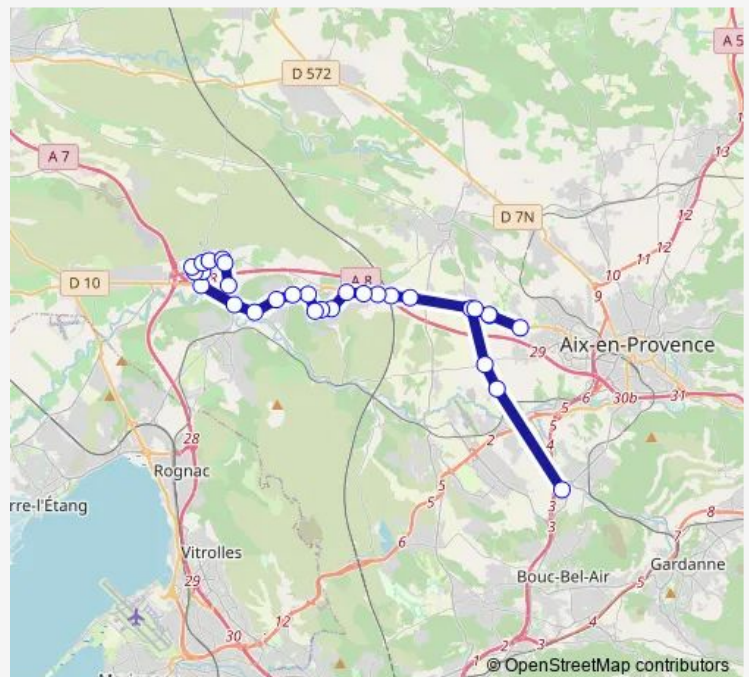

Saturday —

Sunday —

Route info

Direction: Lycée Duby B

Stops: 30

Trip Duration: 0 hour 46 min

6000 — Coudoux - Ventabren - L.I. Luynes

La Mine

Baone

Avenue de l'Europe

Les Collets

Collet Poste

Petit Coudoux

Figuiers

La Plantade

Malvallat

Direction

La Mine — Lycée Duby B

30 stops

[Open route schedule](#)

La Mine

Baone

Avenue de l'Europe

Les Collets

Tuesday 07:05-07:50

Wednesday 07:05-07:50

Thursday 07:05-07:50

Friday 07:05-07:50

Saturday —

Sunday —

Route info

Direction: La Mine