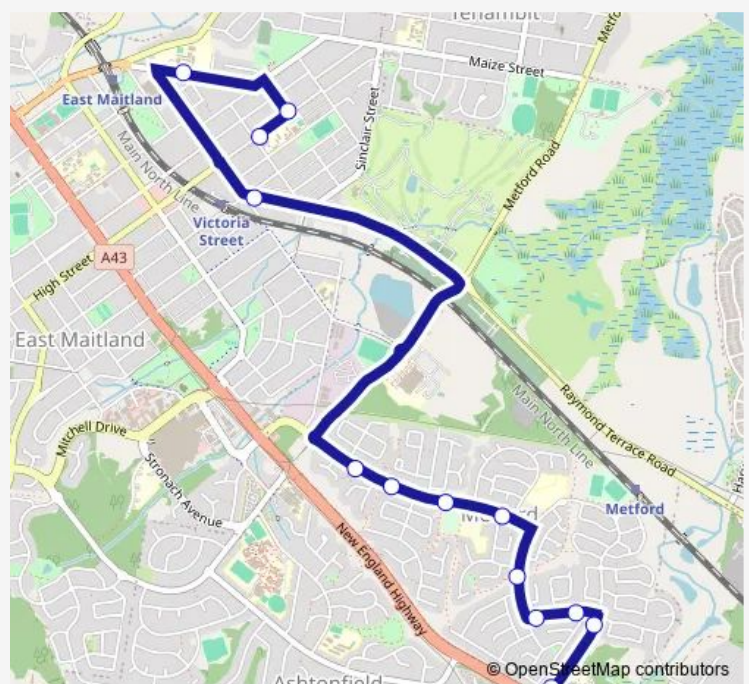

School Bus 2592 Metford to Maitland Hs

[Go to website](#)

Direction

Ferraby Dr Opp Tafe Maitland — Maitland High School, High St

13 stops

[Open route schedule](#)

Ferraby Dr Opp Tafe Maitland

Ferraby Dr Before Lowe St

Raymond Terrace Rd Before Victoria St

Maitland Grossmann High School, Cumberland St

Hodge St At High St

Maitland High School, High St

Route schedule

Ferraby Dr Opp Tafe Maitland — Maitland High School, High St

Monday 08:19

Tuesday 08:19

Wednesday 08:19

Thursday 08:19

Friday 08:19

Saturday —

Sunday —

Route info

Direction: Ferraby Dr Opp Tafe Maitland

Stops: 13

Trip Duration: 0 hour 21 min

2592 — Metford to Maitland Hs

2592 School Bus time schedules and route maps are available in an offline PDF at busmaps.com. Use the busmaps.com website to see live bus times, train schedule or subway schedule, and step-by-step directions for all public transit in Maitland