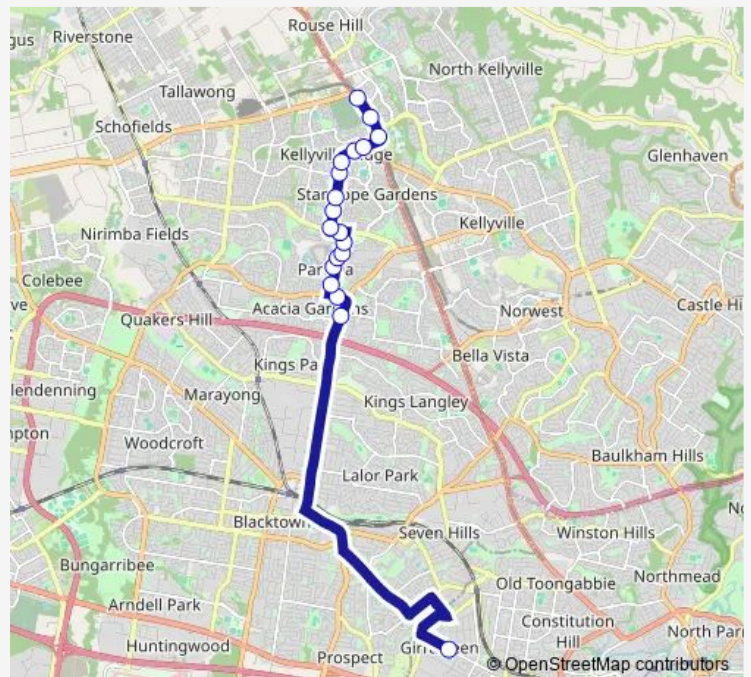

School Bus 2592 Girraween HS to Rouse Hill Station via Kellyville Ridge

[Go to website](#)

**Direction**

Girraween High School, Gilba Rd — North West Twy Opp Rouse Hill Station

19 stops

[Open route schedule](#)

- Girraween High School, Gilba Rd
- Sunnyholt Rd After Wilson Rd
- Quakers Hill Pkwy After Sunnyholt Rd
- Sentry Dr Opp Clementine St
- Parklea Correctional Centre, Sentry Dr
- Sentry Dr Opp Phoenix Av
- Sentry Dr Before Golden Gr
- Stanhope Village Shopping Centre, Sentry Dr
- Stanhope Village Shopping Centre, Stanhope Pkwy
- Conrad Rd After Stanhope Pkwy
- Conrad Rd Opp Oakvale Av
- Conrad Rd Before Silverwood St
- Conrad Rd After Keirle Rd
- Conrad Rd Opp Armour Av
- Merriville Rd At Nicholi St
- Merriville Rd At Vinegar Hill Rd
- Merriville, North West Twy
- Sanctuary, North West Twy
- North West Twy Opp Rouse Hill Station

Route schedule

Girraween High School, Gilba Rd — North West Twy Opp Rouse Hill Station

Monday	15:26
Tuesday	15:26
Wednesday	15:26
Thursday	15:26
Friday	15:26
Saturday	—
Sunday	—

Route info

Direction: Girraween High School, Gilba Rd

Stops: 19

Trip Duration: 0 hour 44 min

2592 — Girraween HS to Rouse Hill Station via Kellyville Ridge **BusMaps**

2592 School Bus time schedules and route maps are available in an offline PDF at [busmaps.com](https://busmaps.com). Use the [busmaps.com](https://busmaps.com) website to see live bus times, train schedule or subway schedule, and step-by-step directions for all public transit in Parramatta