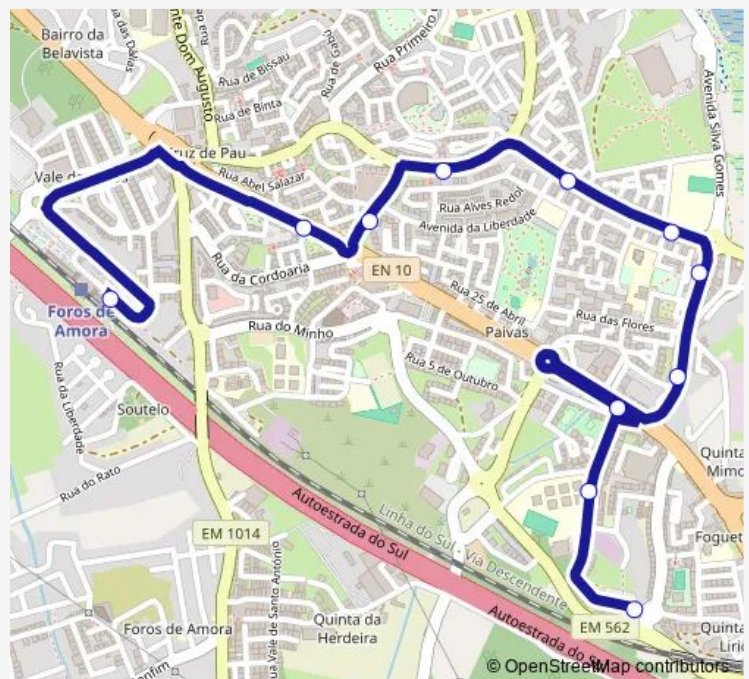

Marco Severino (AV 1º Maio FTE 41)

R Roque 32

Fogueteiro (QTA Mata) R Roque (Rotunda)

Route schedule

Foros de Amora P2 — Fogueteiro (QTA Mata) R Roque (Rotunda)

Monday	05:35-23:55
Tuesday	05:35-23:55
Wednesday	05:35-23:55
Thursday	05:35-23:55
Friday	05:35-23:55
Saturday	06:20-23:45
Sunday	07:50-23:45

Route info

Direction: Foros de Amora P2

Stops: 11

Trip Duration: 0 hour 20 min

Direction

Fogueteiro (QTA Mata) R Roque (Rotunda) — Foros de Amora P2

12 stops

[Open route schedule](#)

Monday 05:10-23:30

Tuesday 05:10-23:30

Wednesday 05:10-23:30

Thursday 05:10-23:30

Friday 05:10-23:30

Saturday 06:05-23:00

Sunday 07:35-23:00

Route info

Direction: Fogueteiro (QTA Mata) R Roque (Rotunda)

Stops: 12

Trip Duration: 0 hour 20 min

3108 Bus time schedules and route maps are available in an offline PDF at busmaps.com. Use the busmaps.com website to see live bus times, train schedule or subway schedule, and step-by-step directions for all public transit in Seixal