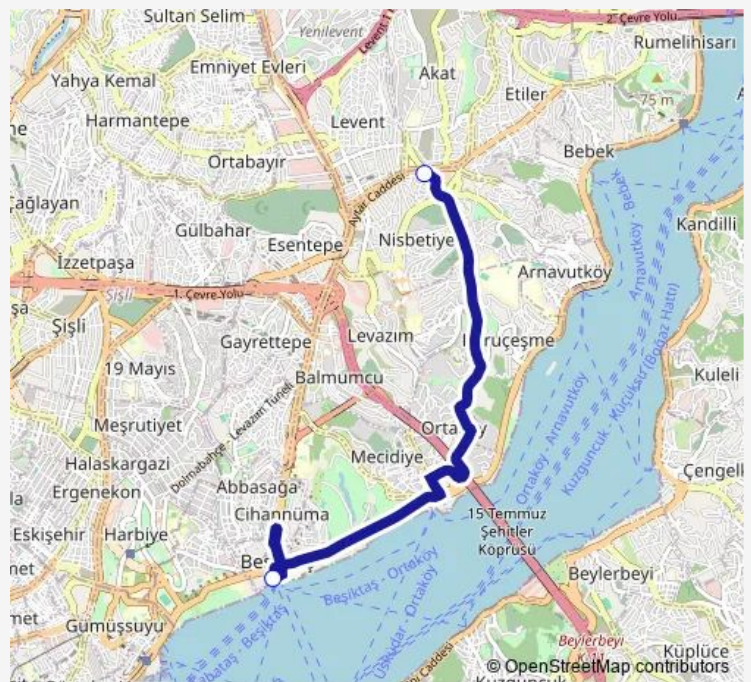

Route schedule

Nispetiye Metro — Beşiktaş

Monday	06:00
Tuesday	06:00
Wednesday	06:00
Thursday	06:00
Friday	06:00
Saturday	06:00
Sunday	08:00

Route info

Direction: Nispetiye Metro

Stops: 2

Trip Duration: 0 hour 10 min

BEŞİKTAŞ - NİSPETİYE METRO — Beşiktaş-Ortaköy-Portakal Yokuşu-Nispetiye Metro

BusMaps

Direction

Beşiktaş — Nispetiye Metro

2 stops

[Open route schedule](#)

Beşiktaş

Nispetiye Metro