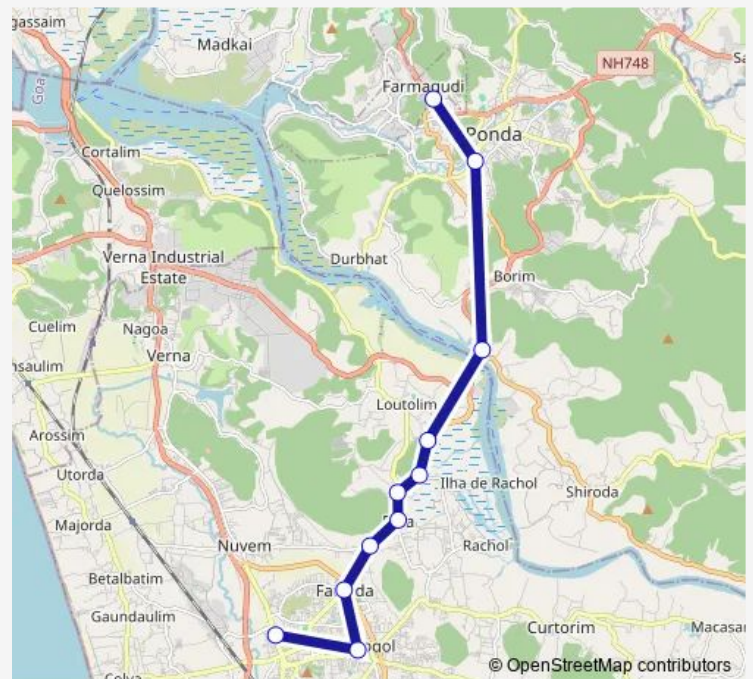

### Route schedule

Margao KTC Bus Stand — Gaune

Monday 07:55-19:50

Tuesday 07:55-19:50

Wednesday 07:55-19:50

Thursday 07:55-19:50

Friday 07:55-19:50

Saturday 07:55-19:50

### Route info

Direction: Margao KTC Bus Stand

Stops: 14

Trip Duration: 0 hour 40 min

■ PVT-Pni31 — Gavne - Margao

BusMaps

**Direction**

GVM's Collage Ponda — Margao KTC Bus Stand

## Route info

Direction: Gaune

Stops: 5

Trip Duration: 0 hour 40 min

PVT-Pni31 Bus time schedules and route maps are available in an offline PDF at busmaps.com. Use the busmaps.com website to see live bus times, train schedule or subway schedule, and step-by-step directions for all public transit in Raia