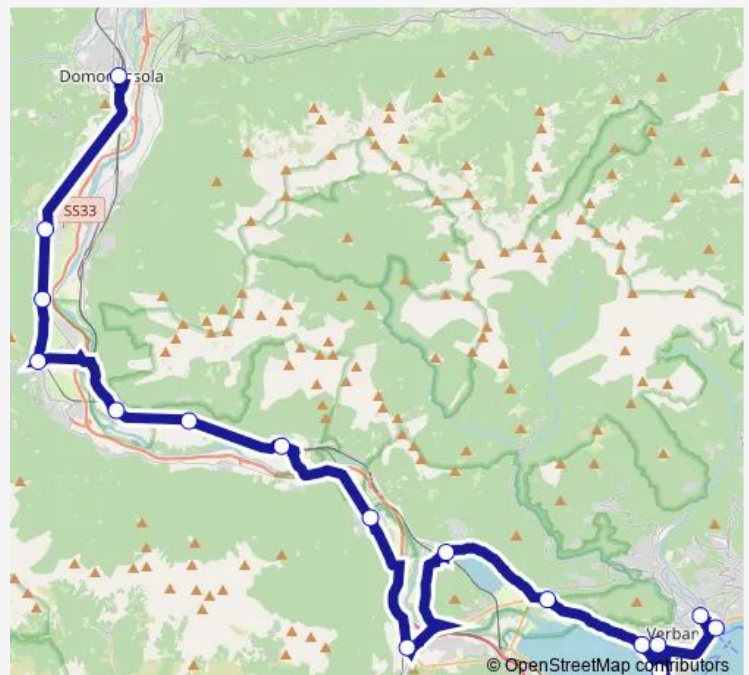

Monday 06:33

Tuesday 06:33

Wednesday 06:33

Thursday 06:33

Friday 06:33

Saturday 06:33

Sunday —

Route info

Direction: VIA Xxiv Maggio

Stops: 16

Trip Duration: 1 hour 17 min

021 — Verbania - Domodossola

Direction

Domodossola - Stazione Ferroviaria — Corso Cairoli

16 stops

[Open route schedule](#)

Piedimulera — Corso Cairoli

Monday	07:00
Tuesday	07:00
Wednesday	07:00
Thursday	07:00
Friday	07:00
Saturday	—
Sunday	—

Route info

Direction: Piedimulera

Stops: 11

Trip Duration: 0 hour 55 min

Direction

VIA Xxiv Maggio — Domodossola - Stazione Ferroviaria

Thursday 06:50-17:14

Friday 06:50-17:14

Saturday 12:50-17:14

Sunday —

Route info

Direction: VIA Xxiv Maggio

Stops: 17

Trip Duration: 1 hour 25 min