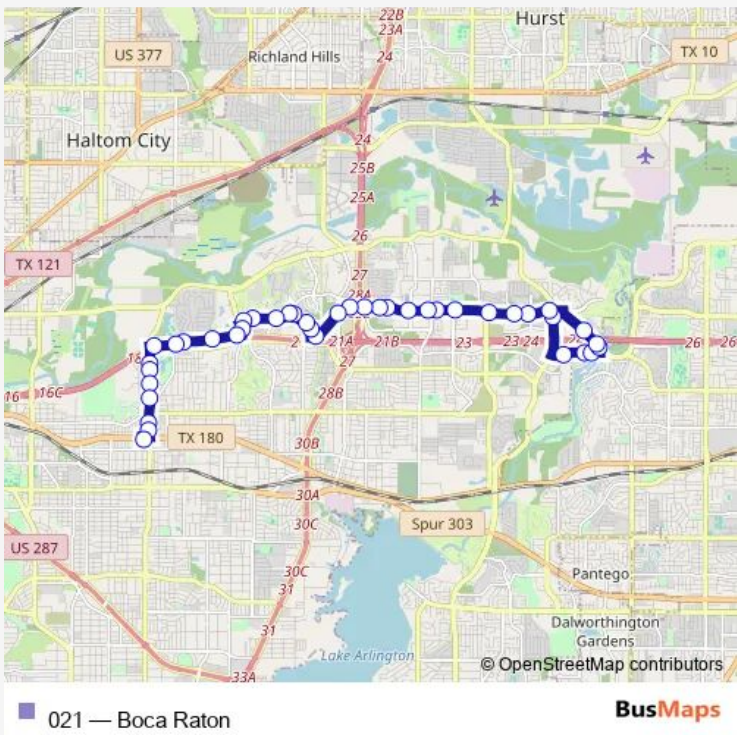

Bus 021 Boca Raton

[Go to website](#)

Direction
 Eastchase & John T White — Dr.Dennis Dunkins Transfer Center # 2 (Rt 21)
 41 stops
[Open route schedule](#)

- Eastchase & John T White
- Meadowbrook & Vanderbilt
- Meadowbrook & Anchors
- Meadowbrook & Randol Mill
- Randol Mill & Mill Valley Cir
- Randol Mill & Mill Valley
- Randol Mill & Cottonwood Village
- John T White & Eastchase
- John T White & John T White
- John T White & Medical
- John T White & Cooks
- John T White & Morrison
- John T White & Sandy
- John T White & Sandy
- John T White & Williams
- John T White & Egret
- John T White & Sycamore
- John T White & Anderson
- Bridge & E Loop 820
- Bridge & Bridgewood
- Bridge & Oakland Hills

Route schedule
 Eastchase & John T White — Dr.Dennis Dunkins Transfer Center # 2 (Rt 21)

Monday	05:03-22:03
Tuesday	05:03-22:03
Wednesday	05:03-22:03
Thursday	05:03-22:03
Friday	05:03-22:03
Saturday	06:03-21:03
Sunday	06:03-21:03

Route info
 Direction: Eastchase & John T White
 Stops: 41
 Trip Duration: 0 hour 36 min

Oakland Hills & Farnswood

Oakland Hills & Oakland Hills

Oakland Hills & Raton

Boca Raton & Oakland Hills

Boca Raton & Country Club - Village

Wednesday 05:20-22:45

Thursday 05:20-22:45

Friday 05:20-22:45

Saturday 06:50-21:50

Sunday 06:50-21:50

Route info

Direction: Dr.Dennis Dunkins Transfer Center # 2 (Rt 21)

Stops: 34