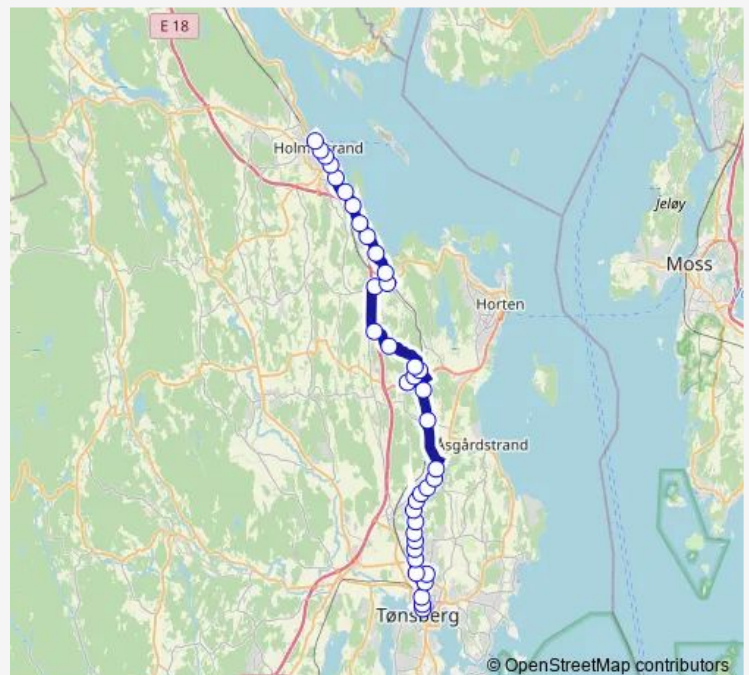

Thursday 15:00-16:00

Friday 15:00-16:00

Saturday —

Sunday —

Route info

Direction: Tønsberg rutebilstasjon

Stops: 38

Trip Duration: 0 hour 55 min