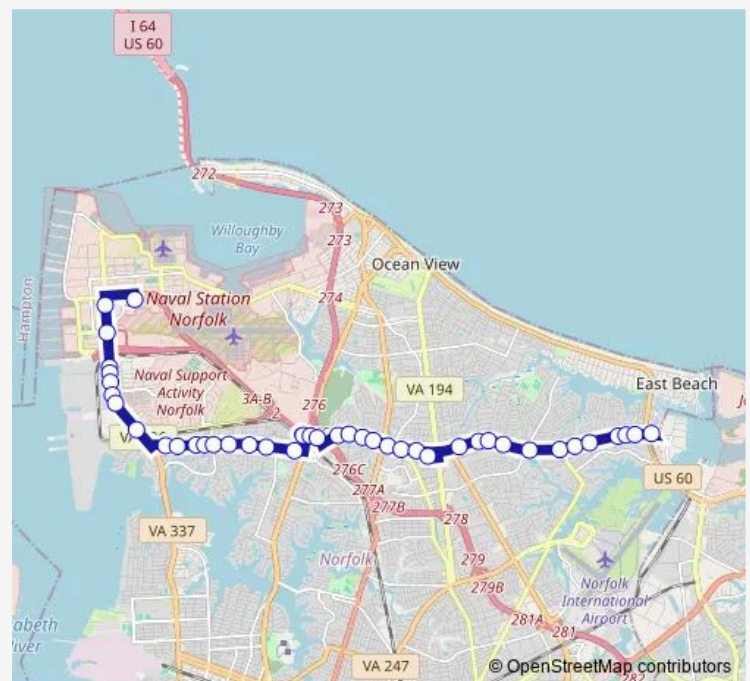

Little Creek & Galveston

Little Creek & West Glen

Taussig & Little Creek

Route schedule

Joint EXP Base Little Creek — Hammond & Admiral Tausig

Monday 05:35-00:18⁺¹

Tuesday 05:35-00:18⁺¹

Wednesday 05:35-00:18⁺¹

Thursday 05:35-00:18⁺¹

Friday 05:35-00:18⁺¹

Saturday 05:35-22:06

Sunday 07:33-20:33

Route info

Direction: Joint EXP Base Little Creek

Stops: 39

Trip Duration: 0 hour 47 min

021 — Little Creek Rd

Wards Corner Transfer

Granby & Little Creek

Little Creek & Victory

Little Creek & Newport

Little Creek & Ruthven

Little Creek & Grantham

Little Creek & Armfield

Route info

Direction: Evelyn Butts & Avenue J

Stops: 27

Trip Duration: 0 hour 26 min

Hampton & Taussig

Hammond & Admiral Taussig

Direction

Hammond & Admiral Taussig — Joint EXP Base Little Creek