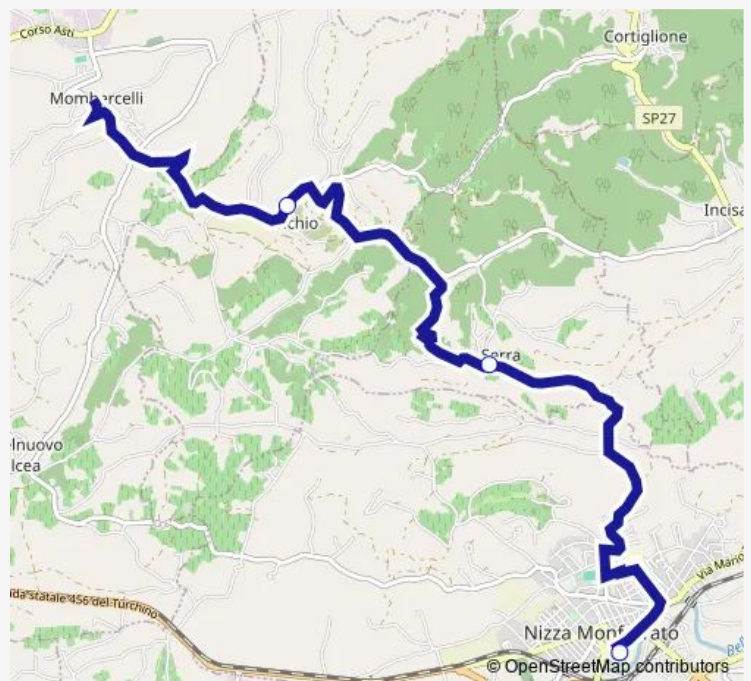

Saturday —

Sunday —

Route info

Direction: Noche

Stops: 4

Trip Duration: 0 hour 22 min

021 — Mombercelli-Vinchio-Nizza M.To

Direction

Nizza Monferrato - Piazza DAL Pozzo - Istituti Scolastici —
Noche

4 stops

[Open route schedule](#)

Nizza Monferrato - Piazza DAL Pozzo - Istituti Scolastici

Vaglio Serra - Paese

Bivio Noche

Noche

Route schedule

Route info

Direction: Nizza Monferrato - Piazza DAL Pozzo - Istituti
Scolastici

Stops: 4

Trip Duration: 0 hour 22 min

Direction

Nizza Monferrato - Piazza DAL Pozzo - Istituti Scolastici —
Vinchio Paese

3 stops

Monday	07:00-13:35
Tuesday	07:00-16:53
Wednesday	07:00-13:35
Thursday	07:00-16:53
Friday	07:00-12:57
Saturday	07:00-13:35
Sunday	—

Route info

Direction: Mombercelli - Paese

Stops: 4

Trip Duration: 0 hour 35 min