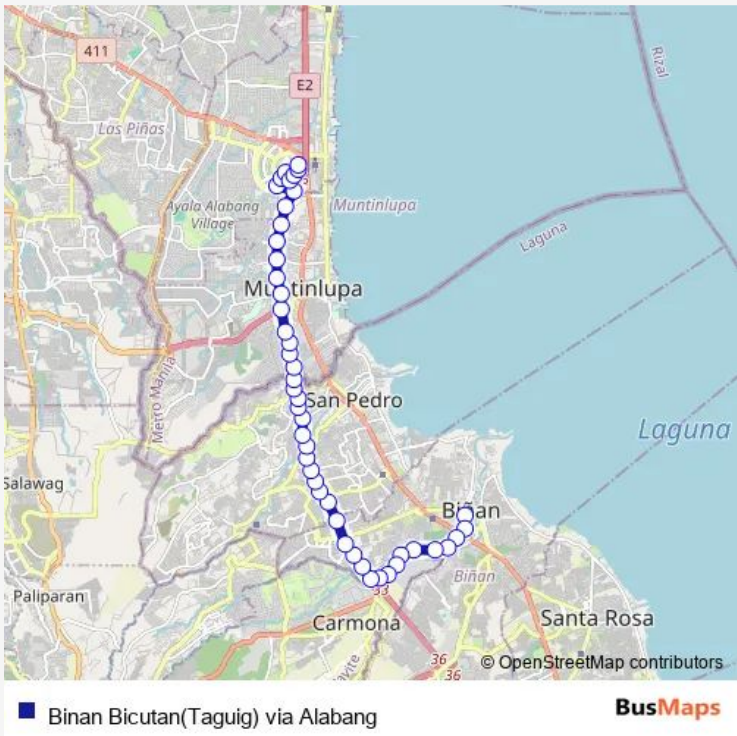

# Bus Binan Bicutan(Taguig) via Alabang

[Go to website](#)

**Direction**  
 A Mabini Street, Binan City — Centennial Road, Montinlupa City  
 46 stops  
[Open route schedule](#)

- A Mabini Street, Binan City
- A Mabini Street, Binan City
- General Malvar St, Biñan City, Manila
- General Malvar St, Biñan City, Manila
- General Malvar St, Biñan City, Manila
- General Malvar St, Biñan City, Manila
- ON Semiconductor, Governor's Dr, Carmona, Manila
- Governor's Drive, Carmona, Manila
- Governor's Dr, Carmona, Biñan City, Manila
- Governor's Drive, Carmona, Manila
- South Luzon Expressway, Biñan City, Manila
- South Luzon Expressway, Biñan City, Manila
- South Luzon Expressway, Biñan City, Manila
- South Luzon Expressway, Biñan City, Manila
- South Luzon Expressway, San Pedro, Manila
- South Luzon Expressway, San Pedro, Manila
- South Luzon Expressway, San Pedro, Manila
- South Luzon Expressway, San Pedro, Manila
- South Luzon Expressway, San Pedro, Manila
- South Luzon Expressway, San Pedro, Manila
- South Luzon Expressway, San Pedro, Manila

**Route schedule**  
 A Mabini Street, Binan City — Centennial Road, Montinlupa City

Monday	00:00
Tuesday	00:00
Wednesday	00:00
Thursday	00:00
Friday	00:00
Saturday	00:00
Sunday	00:00

**Route info**  
 Direction: A Mabini Street, Binan City  
 Stops: 46  
 Trip Duration: 1 hour 15 min

South Luzon Expressway / San Vicente Rd Intersection,  
Muntinlupa City, Manila

Petron Slex South Bound, South Luzon Expressway, San  
Pedro, Manila

South Luzon Expressway, San Pedro, Manila

South Luzon Expressway, San Pedro, Manila

South Luzon Expressway, Muntinlupa City, Manila

South Luzon Expressway, Muntinlupa City, Manila

South Luzon Expressway, Muntinlupa City, Manila

South Luzon Expressway / Gen Paulino Santos Ave Inter-  
section, Muntinlupa City, Manila