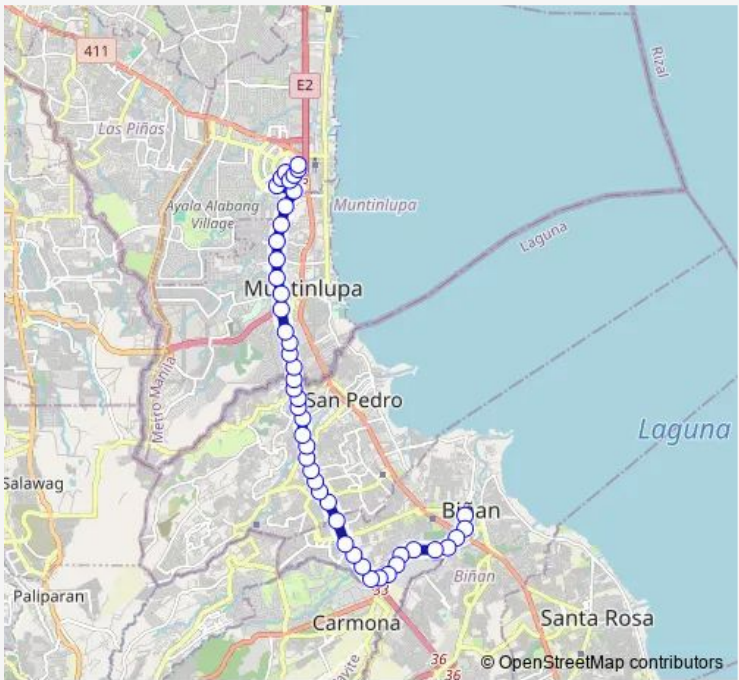

Bus Binan Bicutan(Taguig) via Alabang

[Go to website](#)

**Direction**  
 A Mabini Street, Binan City — Centennial Road, Montinlupa City  
 46 stops  
[Open route schedule](#)

- A Mabini Street, Binan City
- A Mabini Street, Binan City
- General Malvar St, Biñan City, Manila
- General Malvar St, Biñan City, Manila
- General Malvar St, Biñan City, Manila
- General Malvar St, Biñan City, Manila
- ON Semiconductor, Governor's Dr, Carmona, Manila
- Governor's Drive, Carmona, Manila
- Governor's Dr, Carmona, Biñan City, Manila
- Governor's Drive, Carmona, Manila
- South Luzon Expressway, Biñan City, Manila
- South Luzon Expressway, Biñan City, Manila
- South Luzon Expressway, Biñan City, Manila
- South Luzon Expressway, Biñan City, Manila
- South Luzon Expressway, San Pedro, Manila
- South Luzon Expressway, San Pedro, Manila
- South Luzon Expressway, San Pedro, Manila
- South Luzon Expressway, San Pedro, Manila
- South Luzon Expressway, San Pedro, Manila
- South Luzon Expressway, San Pedro, Manila
- South Luzon Expressway, San Pedro, Manila

**Route schedule**  
 A Mabini Street, Binan City — Centennial Road, Montinlupa City

|           |       |
|-----------|-------|
| Monday    | 00:00 |
| Tuesday   | 00:00 |
| Wednesday | 00:00 |
| Thursday  | 00:00 |
| Friday    | 00:00 |
| Saturday  | 00:00 |
| Sunday    | 00:00 |

**Route info**  
 Direction: A Mabini Street, Binan City  
 Stops: 46  
 Trip Duration: 1 hour 15 min

■ Binan Bicutan(Taguig) via Alabang **BusMaps**

South Luzon Expressway / San Vicente Rd Intersection,  
Muntinlupa City, Manila

## Route info

Direction: Civic Dr, Muntinlupa City, Manila

Stops: 43

Trip Duration: 1 hour 12 min

South Luzon Expressway / San Vicente Rd Intersection,  
Muntinlupa City, Manila

South Luzon Expressway, San Pedro, Manila