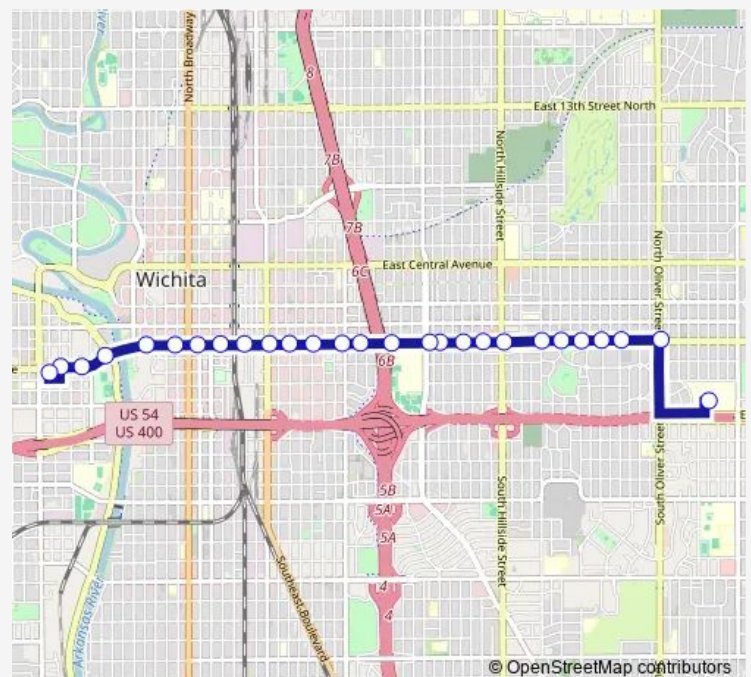

Thursday 06:38-21:50

Friday 06:38-22:50

Saturday 11:31-23:31

Sunday —

Route info

Direction: VA Hospital Ib

Stops: 27

Trip Duration: 0 hour 21 min

Q-Line Clifton t — Q-Line Clifton to Walnut

Douglas and Market Ob

Douglas and Wichita Ob

Douglas and Mclean Ob

Douglas and Oak Ob

Douglas and Handley Ob

Walnut and Douglas

Direction

Walnut and Douglas — VA Hospital Ib

31 stops

[Open route schedule](#)

Walnut and Douglas

Douglas and Handley Ib

Douglas and Oak Ib

Douglas and Mclean Ib

Douglas and Wichita Ib

Wednesday 06:15-22:20

Thursday 06:15-22:20

Friday 06:15-23:20

Saturday 11:00-23:40

Sunday —

Route info

Direction: Walnut and Douglas

Stops: 31