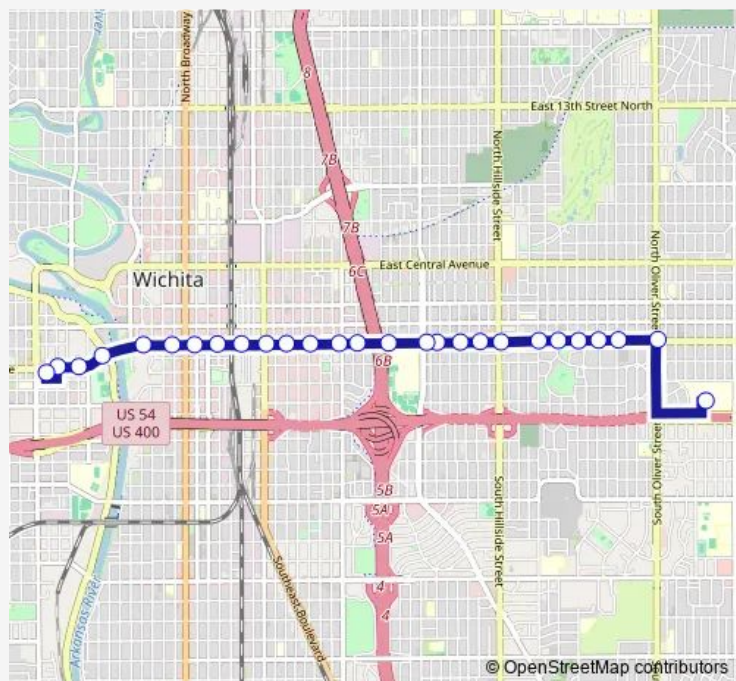

Douglas and Mead Ib

Douglas and St. Francis Ib

Douglas and Topeka Nw

Route schedule

VA Hospital Ib — Walnut and Douglas

Monday	06:38-21:50
Tuesday	06:38-21:50
Wednesday	06:38-21:50
Thursday	06:38-21:50
Friday	06:38-22:50
Saturday	11:31-23:31
Sunday	—

Route info

Direction: VA Hospital Ib

Stops: 27

Trip Duration: 0 hour 21 min

Q-Line Clifton t — Q-Line Clifton to Walnut

Douglas and Market Ob

Douglas and Wichita Ob

Douglas and Mclean Ob

Douglas and Oak Ob

Douglas and Handley Ob

Walnut and Douglas

Direction

Walnut and Douglas — VA Hospital Ib

31 stops

[Open route schedule](#)

Walnut and Douglas

Sunday —

Route info

Direction: Walnut and Douglas

Stops: 31

Trip Duration: 0 hour 23 min

Douglas and Pershing Ob

Douglas and Oliver Ob

Douglas & Battin Ob