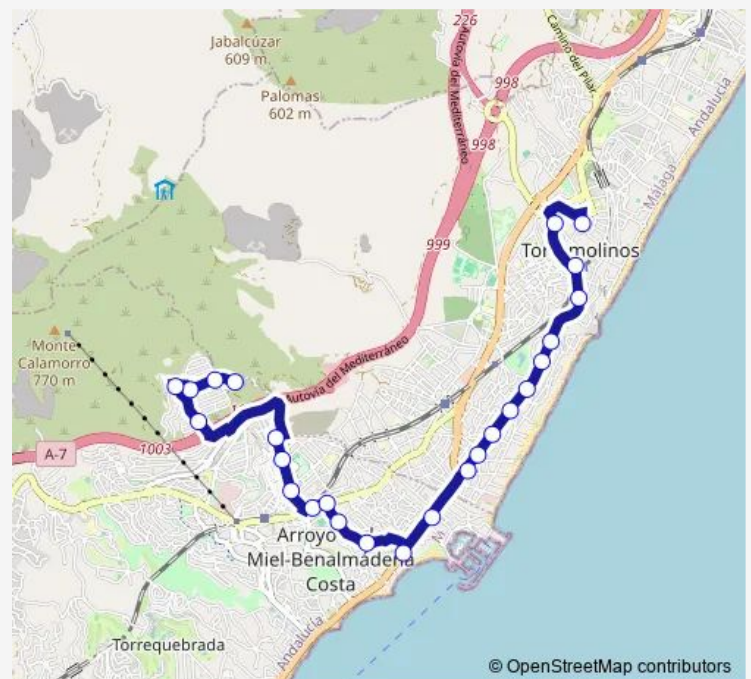

### Route schedule

Santángelo Cementerio — Terminal De Torremolinos (Derecha)

Monday 07:45-23:27

Tuesday 07:45-23:27

Wednesday 07:45-23:27

Thursday 07:45-23:27

Friday 07:45-23:27

Saturday 07:45-23:27

### Route info

Direction: Santángelo Cementerio

Stops: 25

Trip Duration: 0 hour 40 min

M-124 — Carola-Torremolinos

BusMaps

Casablanca V

Torremolinos Centro V