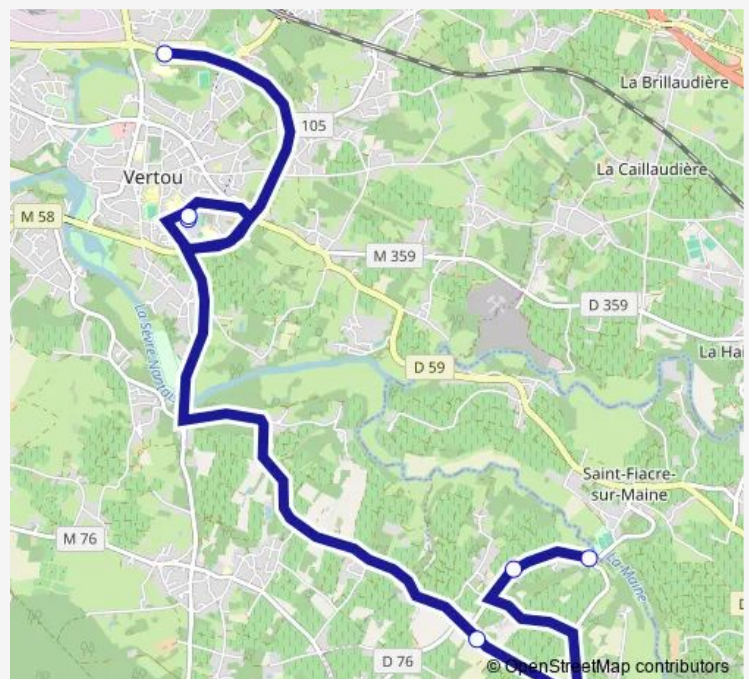

Col St Blaise - Vertou

Col Jean Monnet - Vertou

### Route schedule

Maupas RD - Château Thebaud — Col Jean Monnet - Vertou

Monday	07:26
Tuesday	07:26
Wednesday	07:26
Thursday	07:26
Friday	07:26
Saturday	—
Sunday	—

### Route info

Direction: Maupas RD - Château Thebaud

Stops: 6

Trip Duration: 0 hour 29 min

## Direction

Collège Lucie Aubrac - Vertou — Moulinier le - Château Thebaud

10 stops

[Open route schedule](#)

Collège Lucie Aubrac - Vertou

Col St Blaise - Vertou

Col Jean Monnet - Vertou

Butterie - Lr Château Thebaud