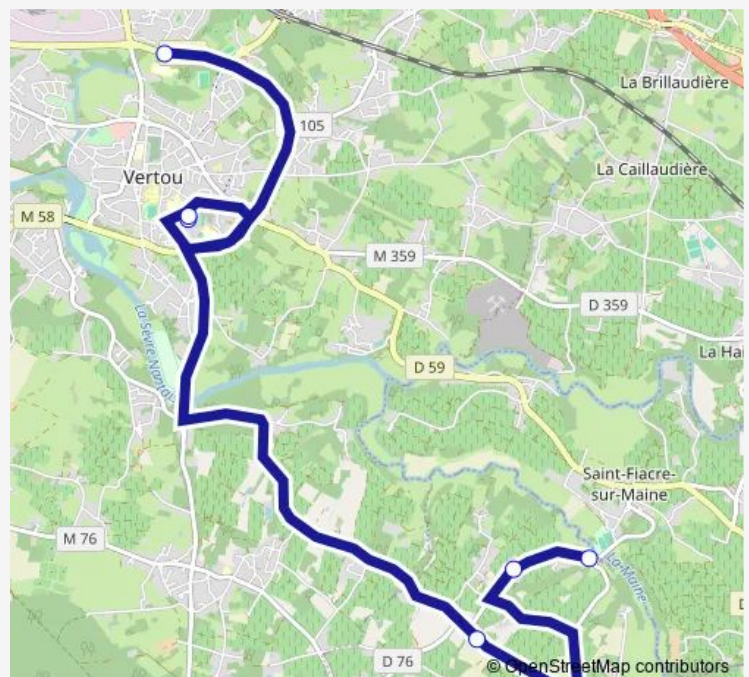

Direction

Maupas RD - Château Thebaud — Col Jean Monnet - Vertou

6 stops

[Open route schedule](#)

Maupas RD - Château Thebaud

Brosses les - Château Thebaud

Bel Abord - Château-Thebaud

Collège Lucie Aubrac - Vertou

Col St Blaise - Vertou

Col Jean Monnet - Vertou

Route schedule

Maupas RD - Château Thebaud — Col Jean Monnet - Vertou

Monday	07:26
Tuesday	07:26
Wednesday	07:26
Thursday	07:26
Friday	07:26
Saturday	—
Sunday	—

Route info

Direction: Maupas RD - Château Thebaud

Stops: 6

Trip Duration: 0 hour 29 min

Direction

Collège Lucie Aubrac - Vertou — Moulinier le - Château Thebaud

10 stops

[Open route schedule](#)

Collège Lucie Aubrac - Vertou

Col St Blaise - Vertou

Col Jean Monnet - Vertou

Butterie - Lr Château Thebaud

Route de Montbert (7) Château-The

Le Chêne Carf. - Château-Thebaud

Blanchetterie la - Château Theba.