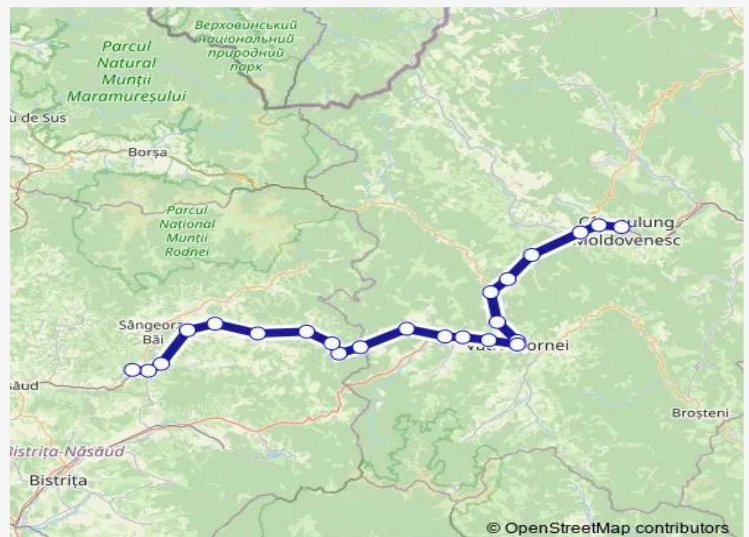

Floreni

Coșna Hm.

Grădinița Hm.

Larion Hm.

Silhoasa Hm.

Lunca Ilvei

Route schedule

Câmpulung Mold. — Ilva Mică

Monday	15:16
Tuesday	15:16
Wednesday	15:16
Thursday	15:16
Friday	15:16
Saturday	—
Sunday	—

Route info

Direction: Câmpulung Mold.

Stops: 23

Trip Duration: 3 hour 17 min

Ilva Mare Hm.

Măgura Ilvei Hm.

Poiana Ilvei