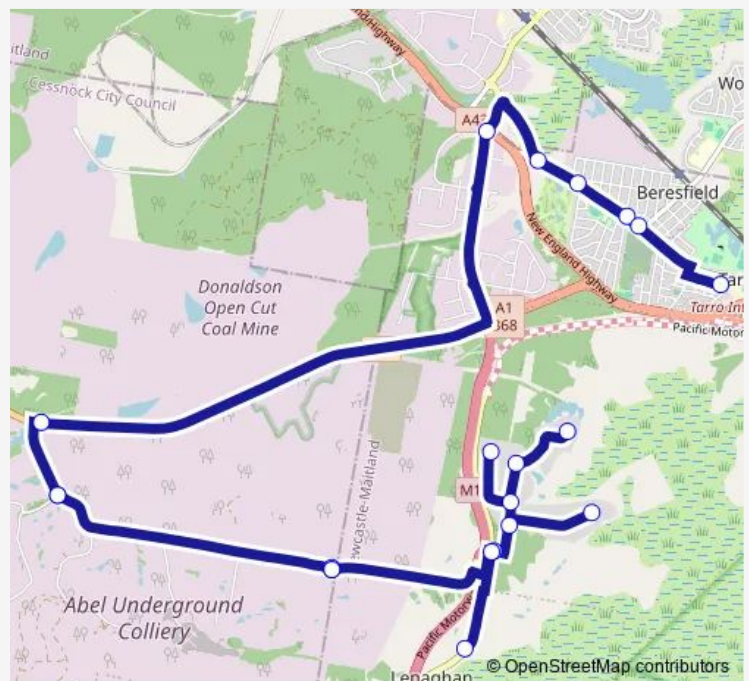

Black Hill Rd At Browns Rd (Hail And Ride)

John Renshaw Dr Opp Black Hill Rd

Weakleys Dr Before New England Hwy

Anderson Dr After Glenwood Rd (Hail And Ride)

Anderson Dr At Chaucer St

Anderson Dr At Greville St

Beresfield Public School, Anderson Dr

Route schedule

Lenaghans Dr Opp 141 (Hail And Ride) — Our Lady Of Lourdes Primary School, Northern Av

Monday	08:25
Tuesday	08:25
Wednesday	08:25
Thursday	08:25
Friday	08:25
Saturday	—
Sunday	—

Route info

Direction: Lenaghans Dr Opp 141 (Hail And Ride)

Stops: 21

Trip Duration: 0 hour 35 min

2392 School Bus time schedules and route maps are available in an offline PDF at busmaps.com. Use the busmaps.com website to see live bus times, train schedule or subway schedule, and step-by-step directions for all public transit in Maitland