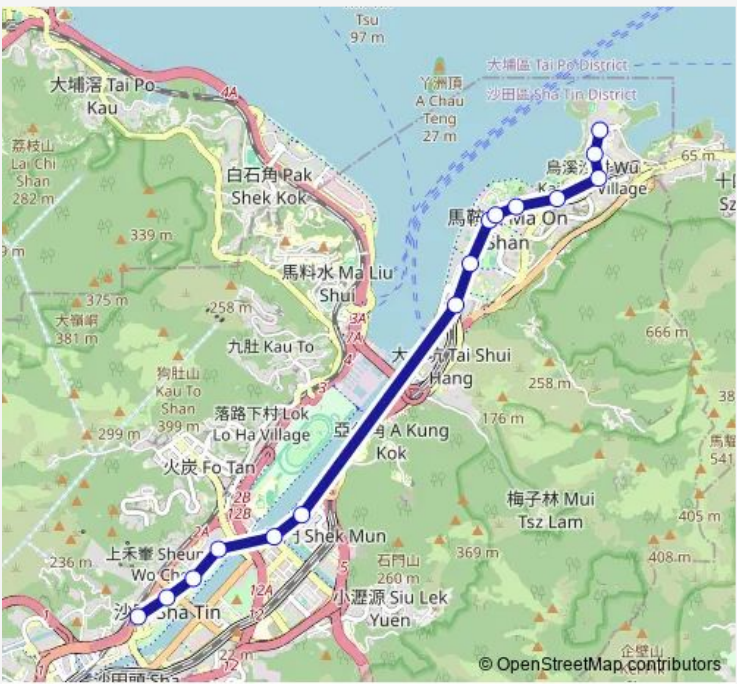

# Bus 810a White Head - SHA TIN Central (Supplementary Service)

[Go to website](#)

**Direction**  
 SHA TIN Centre Street, Near WAI WAH Centre Block 2 —  
 YIU SHA Road, Near ST. Barths Maple Court Tower 1

**Route schedule**  
 SHA TIN Centre Street, Near WAI WAH Centre Block 2 —  
 YIU SHA Road, Near ST. Barths Maple Court Tower 1

Monday	07:30-17:30
Tuesday	07:30-17:30
Wednesday	07:30-17:30
Thursday	07:30-17:30
Friday	07:30-17:30
Saturday	—
Sunday	—

**Route info**

Direction: SHA TIN Centre Street, Near WAI WAH Centre Block 2

Stops: 15

Trip Duration: 0 hour 19 min

## Direction

YIU SHA Road, Near ST. Barths Maple Court Tower 1 —  
SHA TIN Centre Street, Near WAI WAH Centre Block 2

13 stops

[Open route schedule](#)

YIU SHA Road, Near ST. Barths Maple Court Tower 1

YIU SHA Road, Outside Seanorama