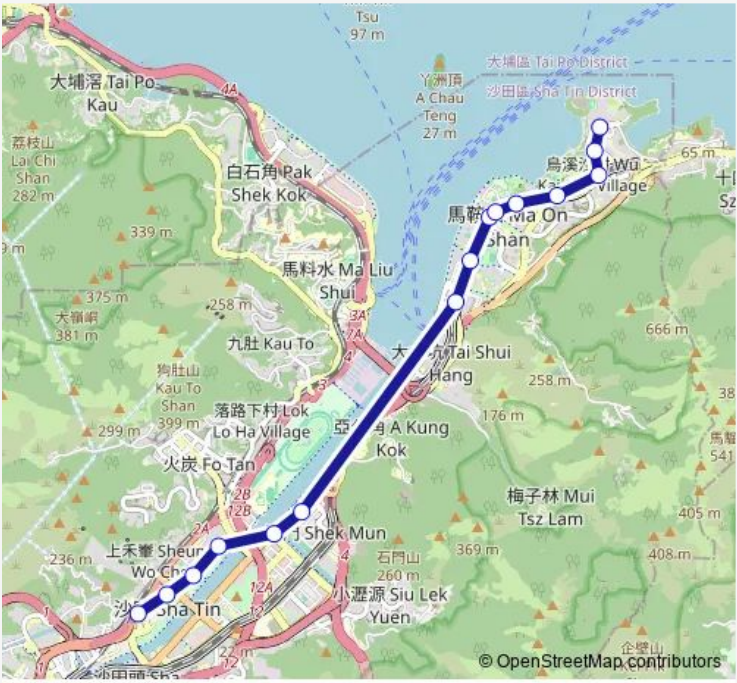

Bus 810A White Head - SHA TIN Central (Supplementary Service)

[Go to website](#)

Direction
 SHA TIN CENTRE STREET, NEAR WAI WAH CENTRE BLOCK 2 — YIU SHA ROAD, NEAR ST. BARTHS MAPLE COURT TOWER 1
 15 stops
[Open route schedule](#)

Route schedule
 SHA TIN CENTRE STREET, NEAR WAI WAH CENTRE BLOCK 2 — YIU SHA ROAD, NEAR ST. BARTHS MAPLE COURT TOWER 1

Monday	07:30-17:30
Tuesday	07:30-17:30
Wednesday	07:30-17:30
Thursday	07:30-17:30
Friday	07:30-17:30
Saturday	—
Sunday	—

Route info
 Direction: SHA TIN CENTRE STREET, NEAR WAI WAH CENTRE BLOCK 2
 Stops: 15
 Trip Duration: 0 hour 19 min

YIU SHA ROAD, NEAR ST. BARTHS MAPLE COURT
TOWER 1

Direction

YIU SHA ROAD, NEAR ST. BARTHS MAPLE COURT TOWER 1 — SHA TIN CENTRE STREET, NEAR WAI WAH CENTRE BLOCK 2

Monday 07:00-17:05

Tuesday 07:00-17:05

Wednesday 07:00-17:05

Thursday 07:00-17:05

Friday 07:00-17:05

Saturday —

Sunday —

Route info