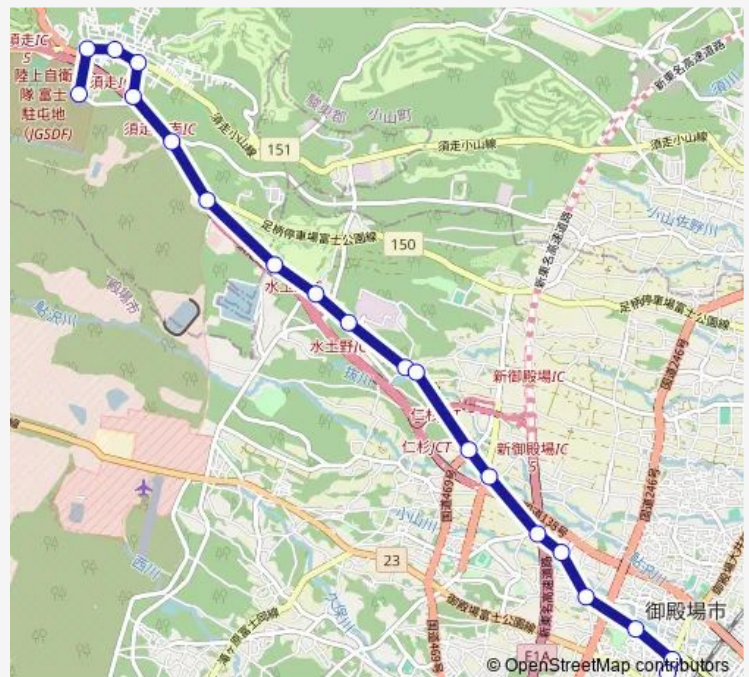

Thursday 06:50-20:10

Friday 06:50-20:10

Saturday 17:30-20:10

Sunday 17:30-20:10

Route info

Direction: 御殿場駅

Stops: 21

Trip Duration: 0 hour 25 min

Thursday 06:21-20:40

Friday 06:21-20:40

Saturday 17:58-20:40

Sunday 17:58-20:40

Route info

Direction: 富士学校

Stops: 21

Trip Duration: 0 hour 25 min