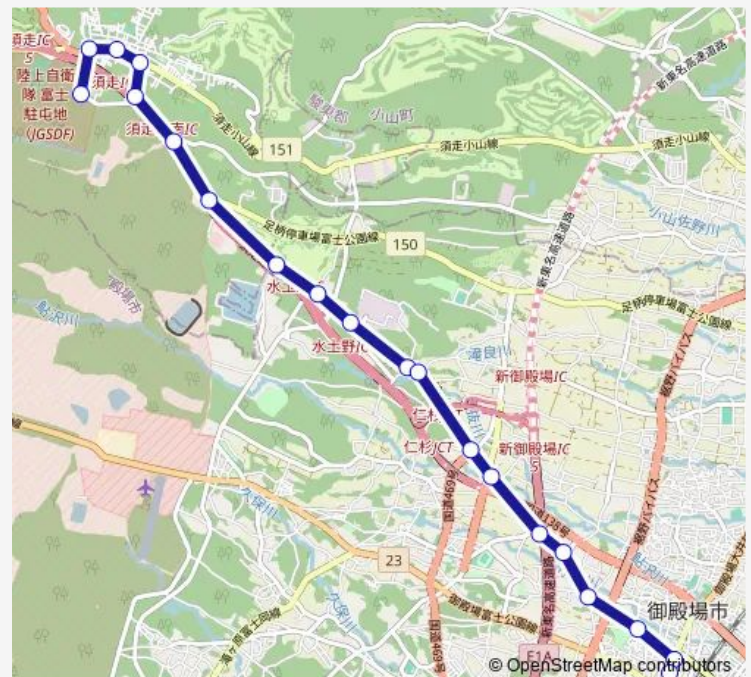

Thursday 06:50-20:10

Friday 06:50-20:10

Saturday 17:30-20:10

Sunday 17:30-20:10

Route info

Direction: 御殿場駅

Stops: 21

Trip Duration: 0 hour 25 min

Thursday 06:21-20:40

Friday 06:21-20:40

Saturday 17:58-20:40

Sunday 17:58-20:40

Route info

Direction: 富士学校

Stops: 21

Trip Duration: 0 hour 25 min