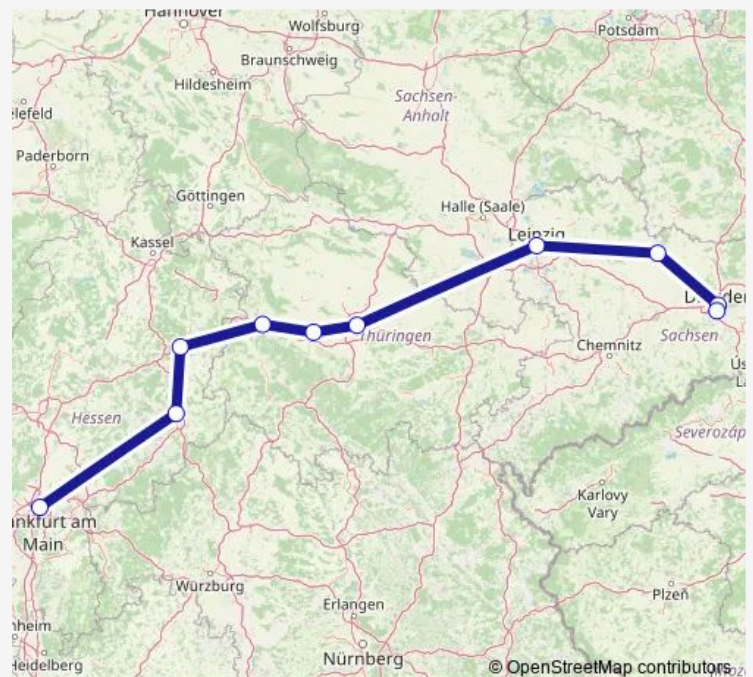

Wiesbaden Hbf

### Route schedule

Dresden Hbf — Wiesbaden Hbf

Monday 06:10-08:10

Tuesday 06:10-08:10

Wednesday 06:10-08:10

Thursday 06:10

Friday 06:10

Saturday 06:10-08:10

### Route info

Direction: Dresden Hbf

Stops: 13

Trip Duration: 5 hour 23 min