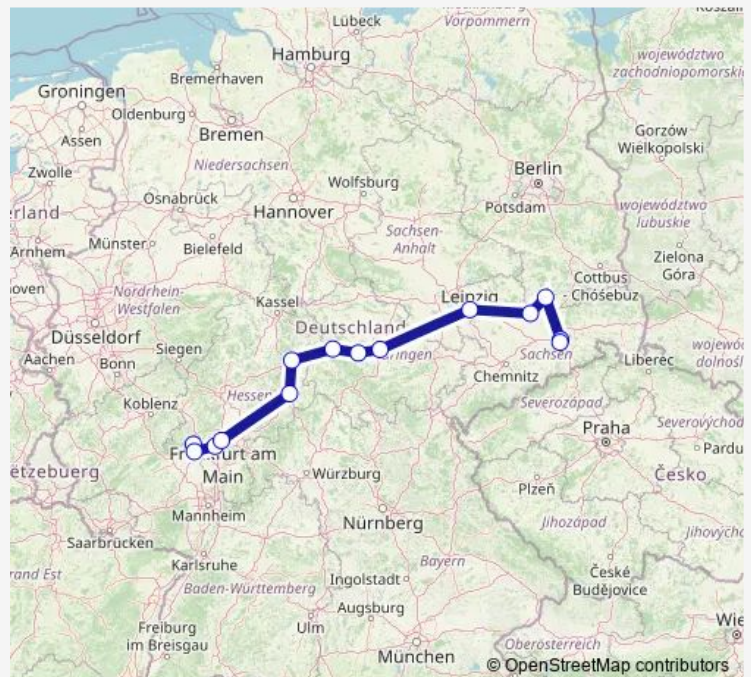

### Route schedule

Frankfurt (Main) Hauptbahnhof — Erfurt Hbf

Monday 21:19

Tuesday —

Wednesday —

Thursday —

Friday —

Saturday —

### Route info

Direction: Frankfurt (Main) Hauptbahnhof

Stops: 3

Trip Duration: 4 hour 48 min