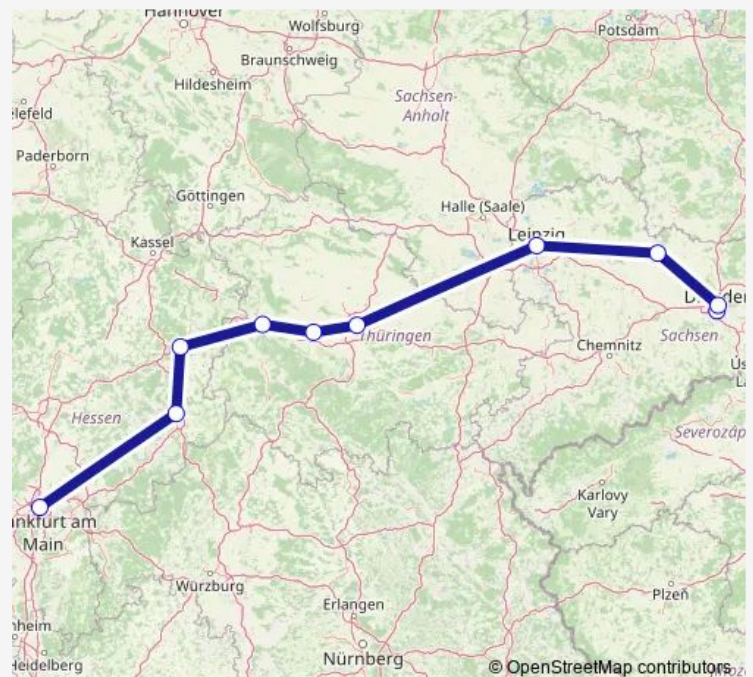

Direction

Dresden Hbf — Frankfurt(Main)Hbf

10 stops

[Open route schedule](#)

Dresden Hbf

Dresden-Neustadt

Riesa

Leipzig Hbf

Hauptbahnhof

Gotha (Flixtrain)

Eisenach Hbf

Bad Hersfeld

Fulda

Frankfurt(Main)Hbf

Route schedule

Dresden Hbf — Frankfurt(Main)Hbf

Monday —

Tuesday —

Wednesday 07:34-18:10

Thursday —

Friday —

Saturday 18:10

Sunday —

Route info

Direction: Dresden Hbf

Stops: 10

Trip Duration: 4 hour 27 min

Direction

Leipzig Hbf — Wiesbaden Hbf

9 stops

[Open route schedule](#)

Leipzig Hbf