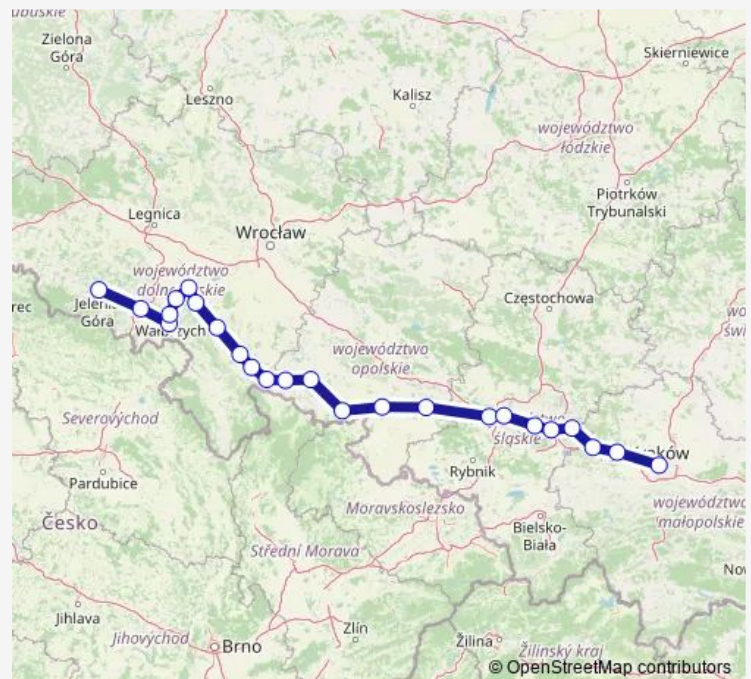

Jaworzno Szczakowa

### Route schedule

Jelenia Góra — Kraków Główny

Monday 04:46

Tuesday 04:46

Wednesday 04:46

Thursday 04:46

Friday 04:46

Saturday 04:46

### Route info

Direction: Jelenia Góra

Stops: 24

Trip Duration: 7 hour 15 min

Trzebinia

Krzeszowice

Kraków Główny

TLK Ic Rail time schedules and route maps are available in an offline PDF at [busmaps.com](https://busmaps.com). Use the [busmaps.com](https://busmaps.com) website to see live bus times, train schedule or subway schedule, and step-by-step directions for all public transit in Katowice