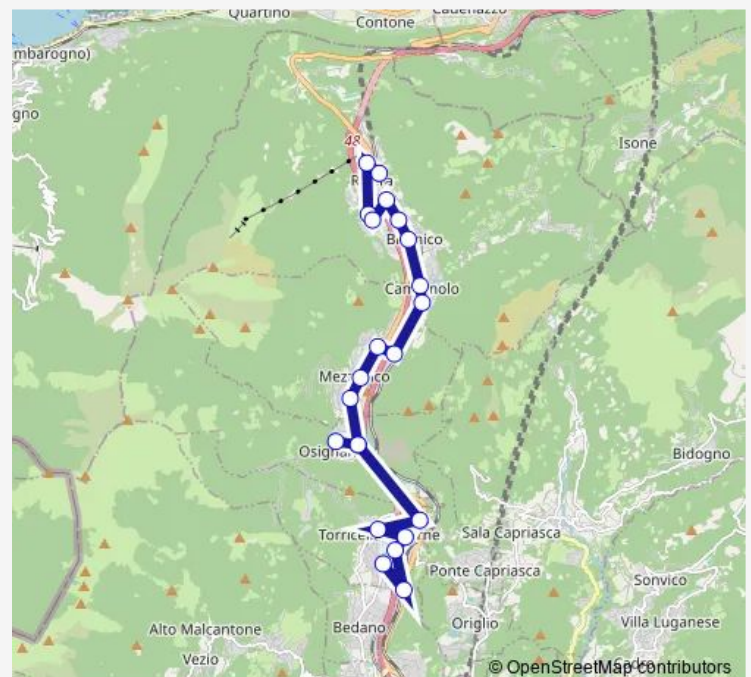

Saturday —

Sunday —

Route info

Direction: Rivera-Bironico, Posta/Ffs

Stops: 22

Trip Duration: 0 hour 30 min

453 Bus time schedules and route maps are available in an offline PDF at busmaps.com. Use the busmaps.com website to see live bus times, train schedule or subway schedule, and step-by-step directions for all public transit in Bellinzona