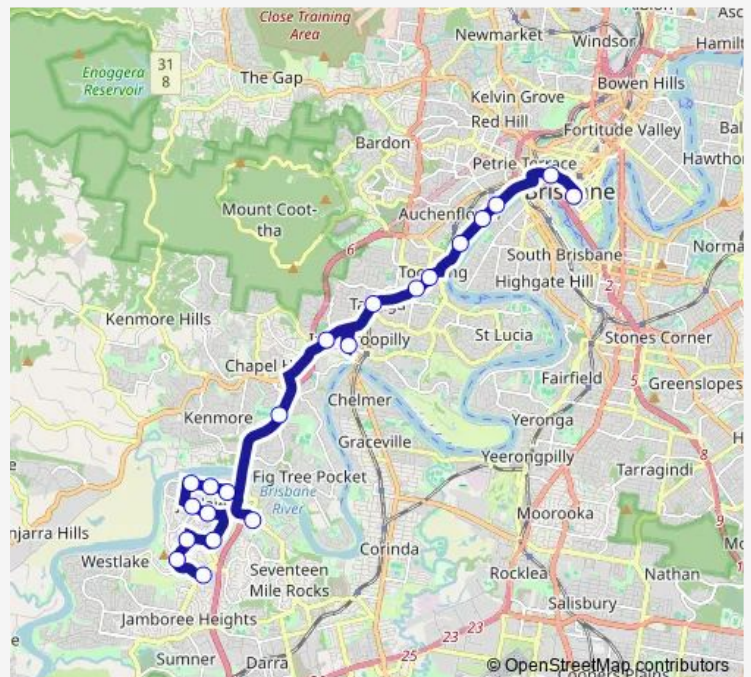

Roma Street busway, platform 1

Coronation Dr at Cribb Street, stop 4

Coronation Dr at Auchenflower, stop 7

Coronation Dr at Wesley Hospital, stop 9

High St at Toowong, stop 14a

Moggill Rd at Bbc, stop 16

Moggill Rd at Taringa, stop 19

Monday 14:55

Tuesday 14:55

Wednesday 14:55

Thursday 14:55

Friday 14:55

Saturday —

Sunday —

Route info

Direction: Cultural

Stops: 24

Trip Duration: 0 hour 53 min

453 — Mt Ommaney - City Express

Bounty St at Explorer

Arrabri Ave at Mt Ommaney South near Bowles St

Mount Ommaney Shopping Centre

Direction

Moggill Rd at Indooroopilly School, stop 16

Indooroopilly Shopping Centre station, stop B

Walker St at Taringa, stop 19

Moggill Rd at Bbc, stop 16

High St at Toowong, stop 14 (temp relocation)

Coronation Dr at Wesley Hospital, stop 9