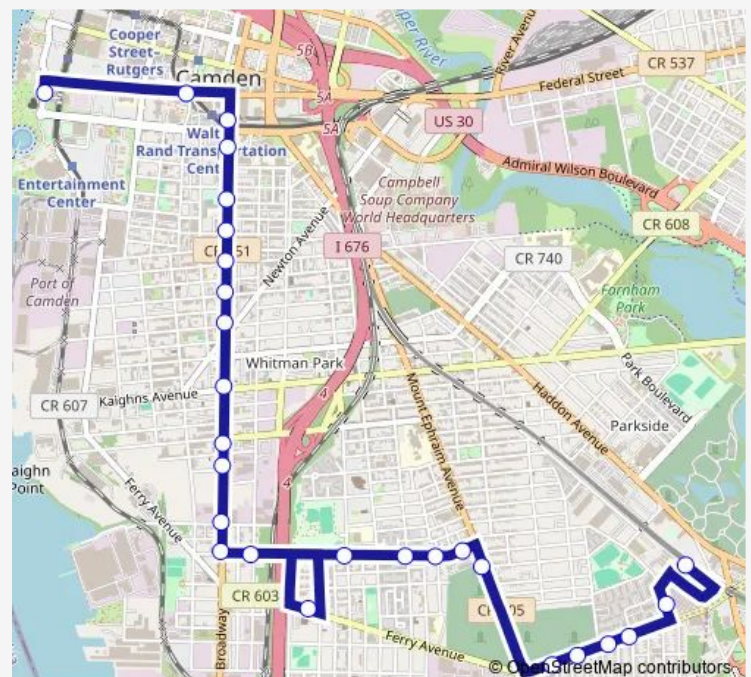

Broadway AT Atlantic Ave

Broadway AT Kaighn Ave

Route schedule

Ferry AVE Patco — Riverside Drive AT MLK Boulevard

Monday 06:14-18:13

Tuesday 06:14-18:13

Wednesday 06:14-18:13

Thursday 06:14-18:13

Friday 06:14-18:13

Saturday 06:46-18:45

Sunday —

Route info

Direction: Ferry AVE Patco

Stops: 33

Trip Duration: 0 hour 28 min

Broadway AT Walnut St

Broadway AT Spruce St

Broadway AT Pine St

Broadway AT Royden St

Broadway AT Berkeley St

Broadway AT Benson St

Broadway AT Stevens St

Broadway IN Front OF Wrtc

Market ST AT N 6TH St

Market ST AT N. 4TH St

3RD ST AT Market St

Riverside Drive AT MLK Boulevard

Direction

Riverside Drive AT MLK Boulevard — Ferry AVE Patco

27 stops

[Open route schedule](#)

Riverside Drive AT MLK Boulevard