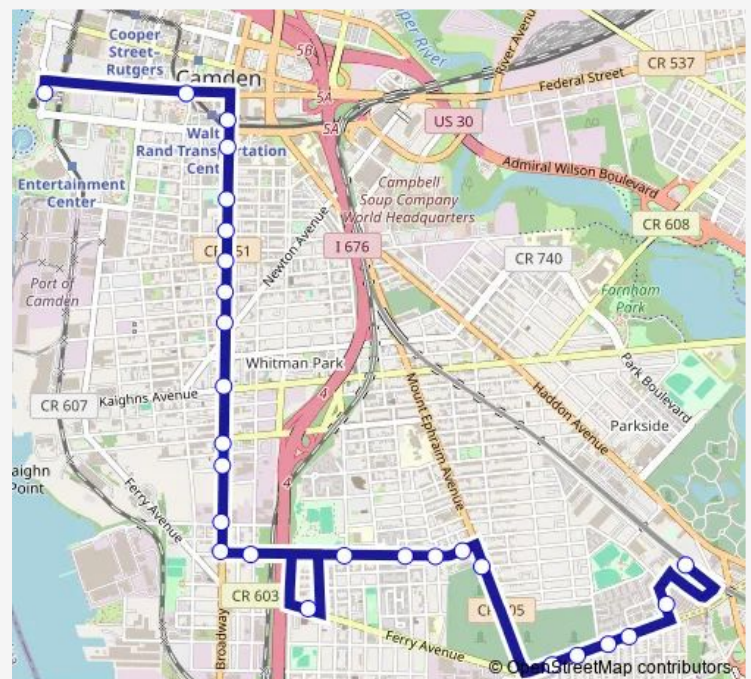

Broadway AT Berkeley St

Broadway AT Royden St

Broadway AT Pine St

Broadway AT Spruce St

Broadway AT Walnut St

Broadway AT Kaighn Ave

Broadway AT Atlantic Ave

Broadway AT Whitman Ave

Broadway AT Jackson St

Broadway AT Carl Miller Blvd

Carl Miller Blvd AT S 6TH St

Ferry AVE 145'W OF 7TH Street

Carl Miller Blvd AT S 8TH St

Carl Miller Blvd AT S 10th St

Carl Miller Blvd AT Tioga St

Carl Miller Blvd AT Maryland St

### Route schedule

Riverside Drive AT MLK Boulevard — Ferry AVE Patco

Monday	06:00-19:00
Tuesday	06:15-19:00
Wednesday	06:15-19:00
Thursday	06:15-19:00
Friday	06:15-19:00
Saturday	06:00-18:00
Sunday	—

### Route info

Direction: Riverside Drive AT MLK Boulevard

Stops: 27

Trip Duration: 0 hour 24 min

Ferry AVE AT Maple Ave

Ferry AVE AT Powelton Ave

Ferry AVE AT Parker Ave

Ferry AVE AT Cooper Ave