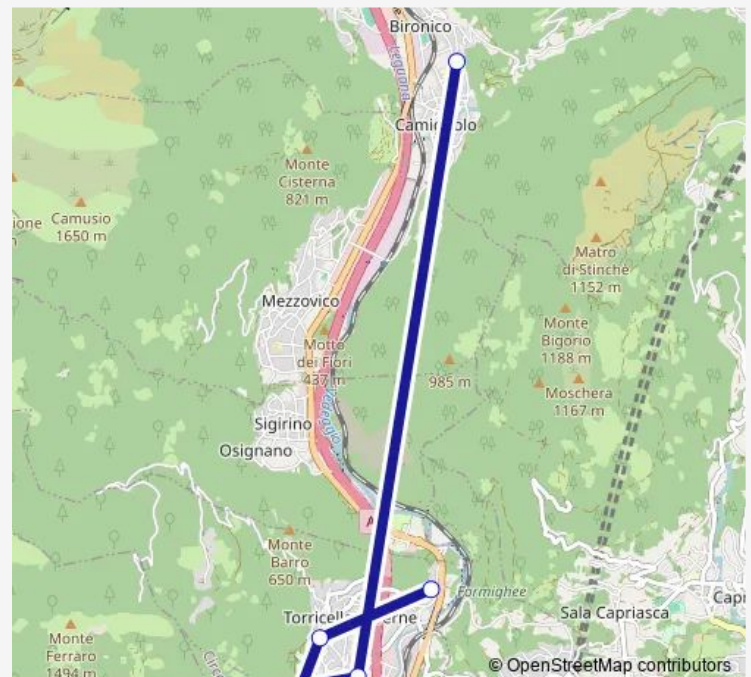

### Route schedule

Taverne, Superiore — Camignolo, Scuola Media

Monday 12:45

Tuesday 12:45

Wednesday —

Thursday 12:45

Friday 12:45

Saturday —

### Route info

Direction: Taverne, Superiore

Stops: 5

Trip Duration: 0 hour 24 min

453 — B 453

**Direction**

Camignolo, Scuola Media — Taverne, Casette

5 stops