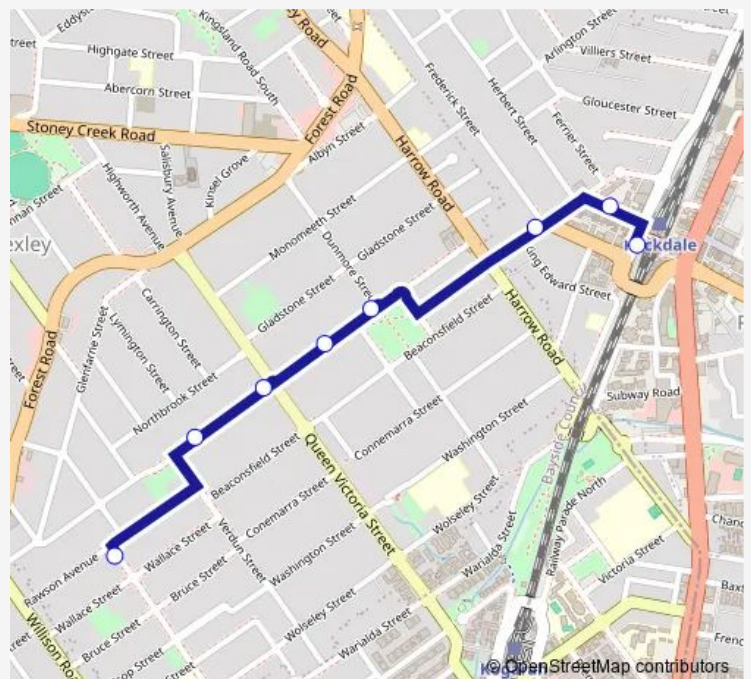

Caledonian St At Queen Victoria St

Seaforth Park, Caledonian St

Caledonian St After Seaforth St

Caledonian St After Queen Victoria St

Route schedule

Rockdale Station, Railway St, Stand G — Percival St Opp Byrnes St

Monday 08:13

Tuesday 08:13

Wednesday 08:13

Thursday 08:13

Friday 08:13

Saturday —

Sunday —

Route info

Direction: Rockdale Station, Railway St, Stand G

Stops: 28

Trip Duration: 0 hour 23 min

453 — Rockdale Station to Percival Street Rockdale

47 Caledonian St

Caledonian St Before Verdun St

Verdun St Opp Rawson Av

Wallace St At Verdun St

Willison Rd At Bruce St

Willison Rd At Milsop St

Percival St Opp Byrnes St

Direction

Rockdale Station, Railway St, Stand G — Percival St At Rawson Av

11 stops

[Open route schedule](#)