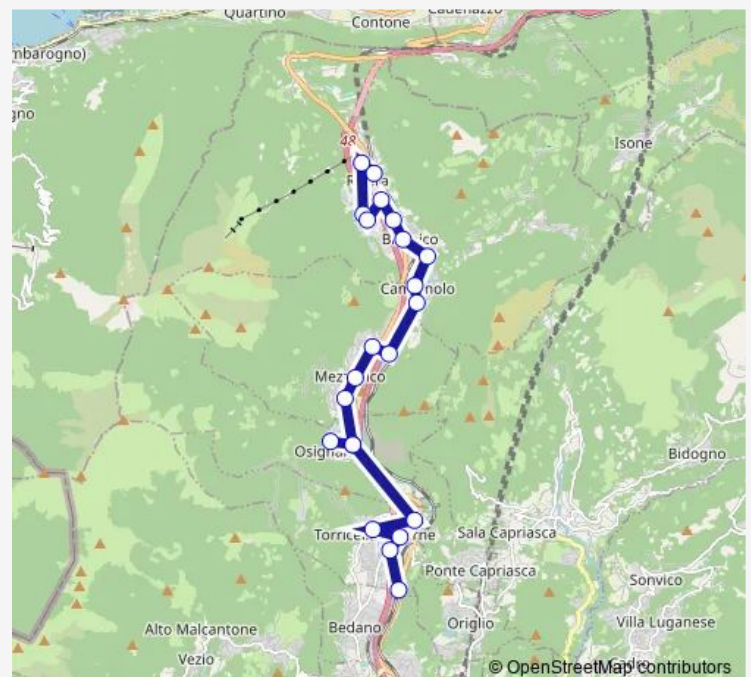

Taverne, Vignascia

Taverne, Paese

Taverne, Carvina

Route schedule

Rivera-Bironico, Posta/Ffs — Taverne-Torricella, Stazione

Monday 14:55-16:55

Tuesday 14:55-16:55

Wednesday 14:55-16:55

Thursday 14:55-16:55

Friday 14:55-16:55

Saturday —

Sunday —

Route info

Direction: Rivera-Bironico, Posta/Ffs

Stops: 22

Trip Duration: 0 hour 33 min

453 — B 453

Direction

Taverne-Torricella, Stazione — Rivera-Bironico, Posta/Ffs

24 stops

[Open route schedule](#)

Taverne-Torricella, Stazione

Taverne, Carvina

Taverne, Paese

Tuesday 12:47

Wednesday —

Thursday 12:47

Friday 12:47

Saturday —

Sunday —

Route info

Direction: Taverne-Torricella, Stazione