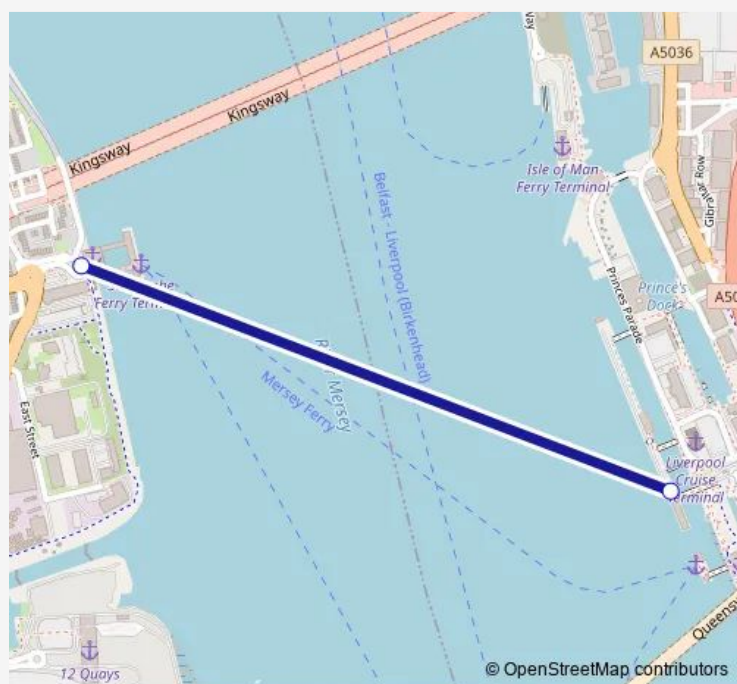

Saturday 10:20-16:20

Sunday 10:20-16:20

**Route info**

Direction: Seacombe Ferry Terminal

Stops: 2

Trip Duration: 0 hour 30 min

### Direction

Seacombe Ferry Terminal — Liverpool Pier Head Ferry Terminal

2 stops

[Open route schedule](#)

Seacombe Ferry Terminal

Liverpool Pier Head Ferry Terminal

### Route info

Direction: Liverpool Pier Head Ferry Terminal

Stops: 2

Trip Duration: 0 hour 20 min

### Route info

Direction: Liverpool Pier Head Ferry Terminal

Stops: 2

Trip Duration: 0 hour 10 min

FER Ferry time schedules and route maps are available in an offline PDF at [busmaps.com](https://busmaps.com). Use the [busmaps.com](https://busmaps.com) website to see live bus times, train schedule or subway schedule, and step-by-step directions for all public transit in Liverpool