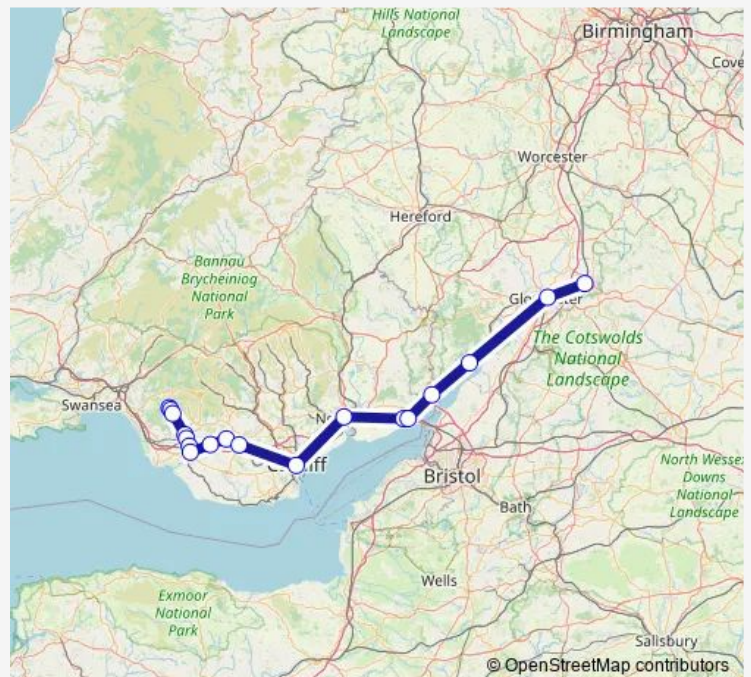

Cardiff Central

Newport (S Wales)

Severn Tunnel Junction

Caldicot

Chepstow

Lydney

Gloucester

Cheltenham Spa

Route schedule

Maesteg — Cheltenham Spa

Monday 14:15-20:15

Tuesday 14:15-20:15

Wednesday 14:15-20:15

Thursday 14:15-20:15

Friday 14:15-20:15

Saturday —

Sunday —

Route info

Direction: Maesteg

Stops: 18

Trip Duration: 2 hour 9 min

■ Aw:Mst->Cnm — AW train service from MST to Cnm

Aw:Mst->Cnm Rail time schedules and route maps are available in an offline PDF at busmaps.com. Use the busmaps.com website to see live bus times, train schedule or subway schedule, and step-by-step directions for all public transit in Bridgend