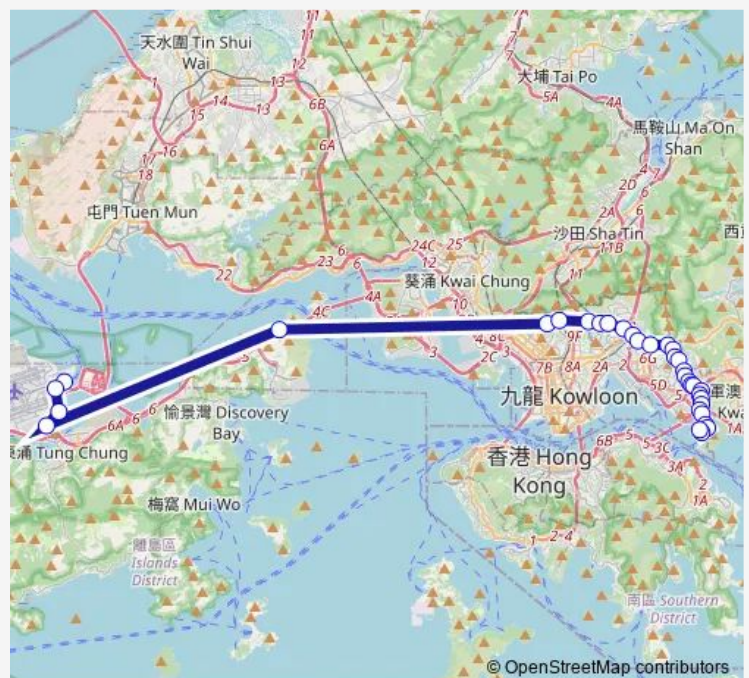

[Ctb] Ngau CHI WAN Village, Lung Cheung Road|[Kmb] Ngau CHI WAN BBI - Ngau CHI WAN Village

[Ctb] Ngau CHI WAN Market, Clear Water BAY Road|[Kmb] Ngau CHI WAN BBI - Ngau CHI WAN Mar-

Route schedule

[Ctb] Skycity|[Lwb] Skycity BUS Terminus|[Nlb] Skycity Transport Terminal — [Ctb] YAU Tong|[Kmb] YAU Tong BUS Terminus

Monday	17:35
Tuesday	17:35
Wednesday	17:35
Thursday	17:35
Friday	17:35
Saturday	—
Sunday	—

Route info

Direction: [Ctb] Skycity|[Lwb] Skycity BUS Terminus|[Nlb] Skycity Transport Terminal

Stops: 33

Trip Duration: 1 hour 55 min