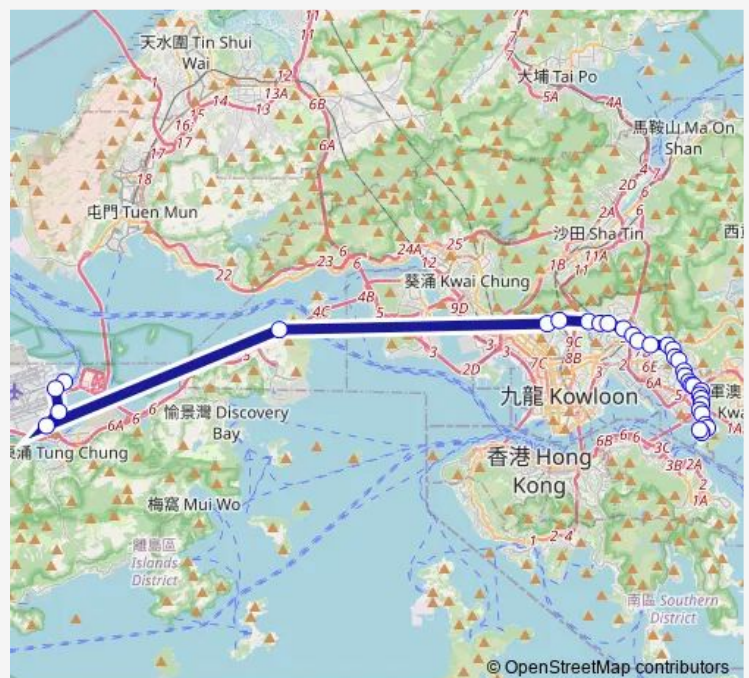

### Route schedule

[Ctb] Skycity|[Lwb] Skycity BUS Terminus|[Nlb] Skycity Transport Terminal — [Ctb] YAU Tong|[Kmb] YAU Tong BUS Terminus

Monday	17:35
Tuesday	17:35
Wednesday	17:35
Thursday	17:35
Friday	17:35
Saturday	—
Sunday	—

### Route info

Direction: [Ctb] Skycity|[Lwb] Skycity BUS Terminus|[Nlb] Skycity Transport Terminal

Stops: 33

Trip Duration: 1 hour 49 min

■ E22p — YAU Tong - Skycity

ket[[Kmb] Ngau CHI WAN BBI - Ngau CHI WAN Market/<Br>Ngau CHI WAN Market, Clear Water BAY Road