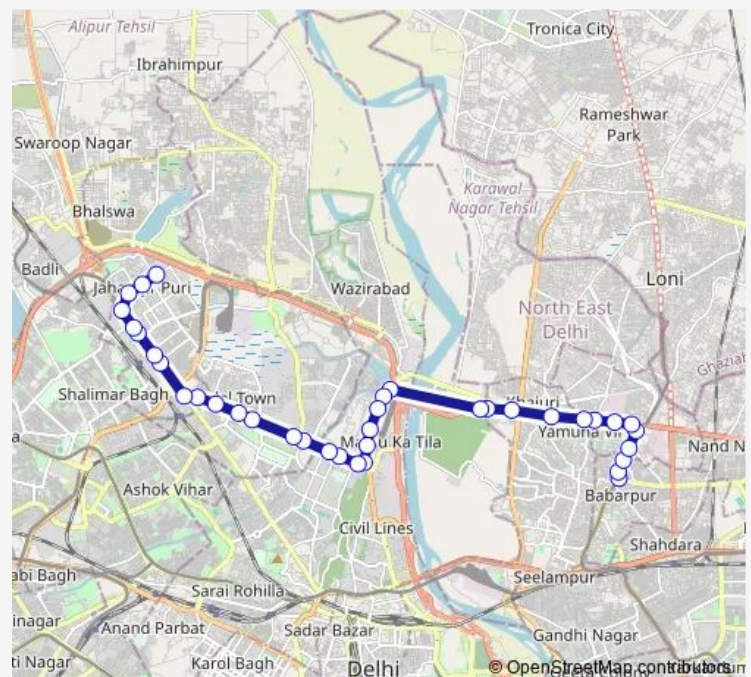

Mall Road

Mall Road

Vishwa Vidyalaya Metro Station

Route schedule

Babar Pur Ext Terminal — Jahangirpuri E-Block

Monday 05:14-20:38

Tuesday 05:14-20:38

Wednesday 05:14-20:38

Thursday 05:14-20:38

Friday 05:14-20:38

Saturday 05:14-20:38

Sunday 05:14-20:38

Route info

Direction: Babar Pur Ext Terminal

Stops: 37

Trip Duration: 1 hour 6 min