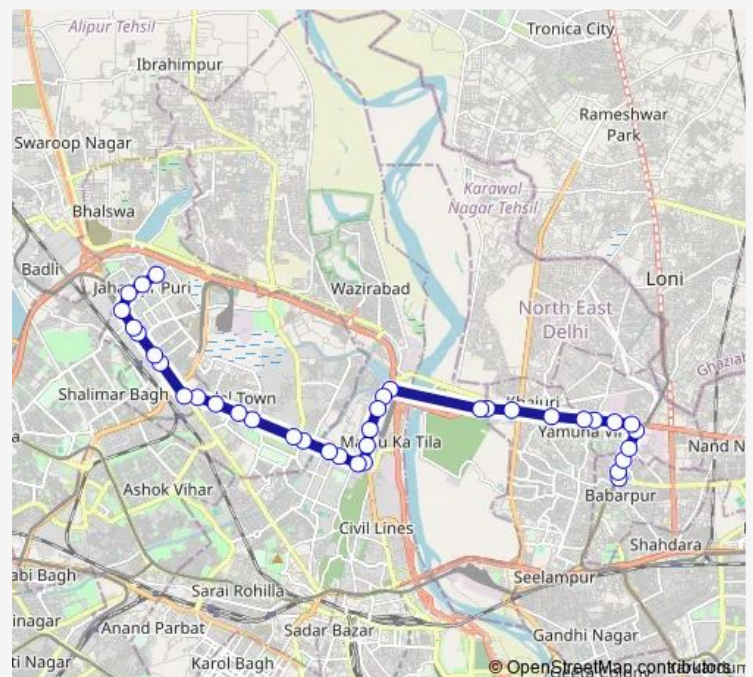

Mall Road

Mall Road

Vishwa Vidyalaya Metro Station

Route schedule

Babar Pur Ext Terminal — Jahangirpuri E-Block

Monday 05:14-20:38

Tuesday 05:14-20:38

Wednesday 05:14-20:38

Thursday 05:14-20:38

Friday 05:14-20:38

Saturday 05:14-20:38

Sunday 05:14-20:38

Route info

Direction: Babar Pur Ext Terminal

Stops: 37

Trip Duration: 1 hour 6 min