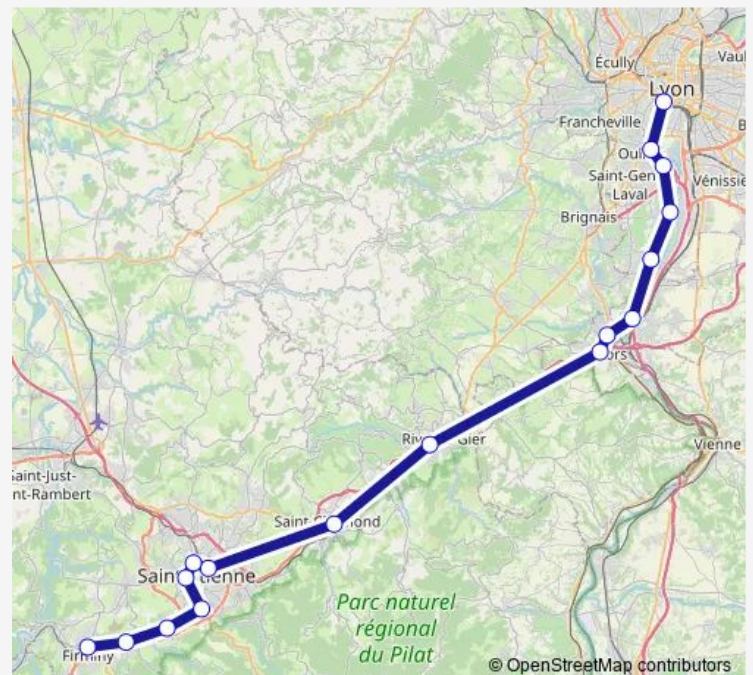

Regional Rail Service C28

[Go to website](#)**Direction**

Lyon Vaise — Saint-Étienne Châteaureux

7 stops

[Open route schedule](#)

Lyon Vaise

Lyon Perrache

Oullins

Wednesday —

Thursday —

Friday —

Saturday 18:42-21:27

Sunday —

Route info

Direction: Lyon Vaise

Stops: 7

Trip Duration: 0 hour 59 min

■ C28

BusMaps

Direction

Saint-Étienne Châteaucreux — Lyon Vaise

7 stops

[Open route schedule](#)

Saint-Étienne Châteaucreux

Monday	—
Tuesday	—
Wednesday	—
Thursday	—
Friday	—
Saturday	16:28-18:29
Sunday	—

Route info

Direction: Saint-Étienne Châteaucreux

Stops: 7

Trip Duration: 0 hour 55 min

Direction

Lyon Perrache — Firminy

17 stops