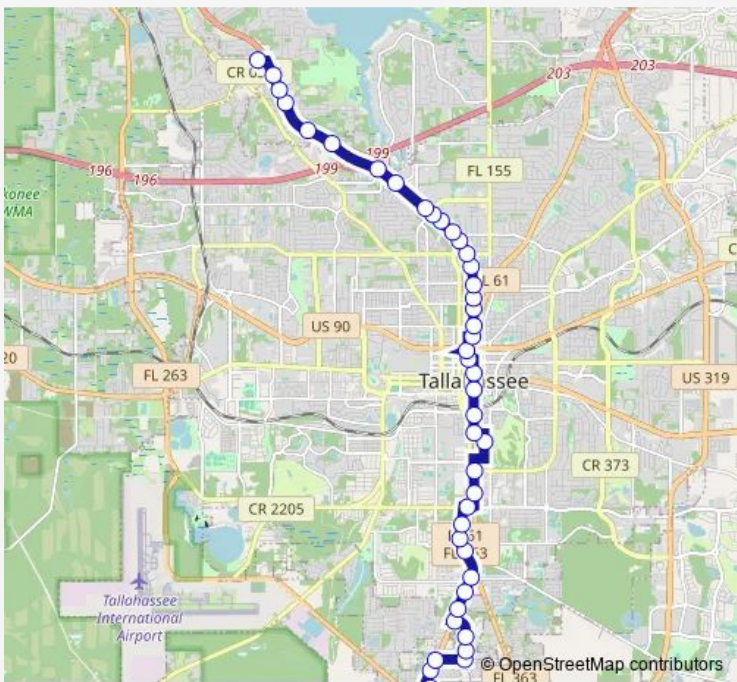

Bus SATB Saturday BIG Bend

[Go to website](#)

Direction
 SE Capital CIR AT Crawfordville Hwy — Lake Jackson Town Center
 43 stops
[Open route schedule](#)

- SE Capital CIR AT Crawfordville Hwy
- Crawfordville HWY AT Westway RD Nb
- Crawfordville HWY AT Ross RD Nb
- Ross RD Shelfer RD Eb
- Shelfer RD 506 Shelfer Nb
- Shelfer RD AND Ross Road IB Nb
- Shelfer RD Crawfordville HWY Nb
- Crawfordville HWY S Hannon Hill Nb
- Crawfordville HWY AT Wilson Green Nb
- S Adams ST Gaile AVE Nb
- S Adams ST AT Bragg ST Nb
- S Adams ST Paul Russell RD Nb
- S Adams ST AT County Library Nb
- Orange AVE AT Adams ST Eb
- Monroe AT Southside Shopping Center Nb
- Monroe ST AT Magnolia Nb
- S Gadsden ST AT Bond Clinic
- E Palmer AVE S Monroe ST Wb
- S Monroe ST E Oakland AVE Nb
- Monroe AND Gaines
- Monroe ST AT Jefferson Nb

Route schedule
 SE Capital CIR AT Crawfordville Hwy — Lake Jackson Town Center

Monday	—
Tuesday	—
Wednesday	—
Thursday	—
Friday	—
Saturday	07:30-18:00
Sunday	—

Route info
 Direction: SE Capital CIR AT Crawfordville Hwy
 Stops: 43
 Trip Duration: 1 hour 0 min

■ SATB — Saturday BIG Bend **BusMaps**

E Park AVE S Adams ST Wb

Plaza Gate 16

W Carolina ST AT N Monroe ST Eb

N Monroe ST E Brevard ST Nb

N Monroe ST W 3RD AVE Nb

N Monroe ST E 5TH AVE Nb

N Monroe ST E 7TH AVE Nb

Wednesday —

Thursday —

Friday —

Saturday 07:30-18:00

Sunday —

Route info

Direction: Lake Jackson Town Center

Stops: 46