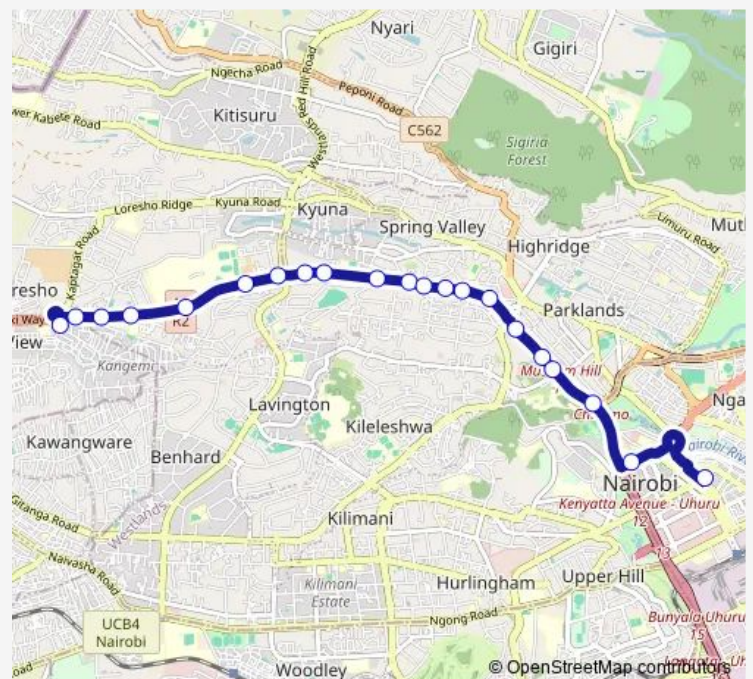

### Route schedule

Kangemi Terminus — Odeon

Monday 06:00

Tuesday 06:00

Wednesday 06:00

Thursday 06:00

Friday 06:00

Saturday 06:00

### Route info

Direction: Kangemi Terminus

Stops: 21

Trip Duration: 0 hour 27 min

23KG — Odeon-Chiromo-Westlands-Kangemi

**Direction**

Odeon — Kangemi Terminus

23 stops