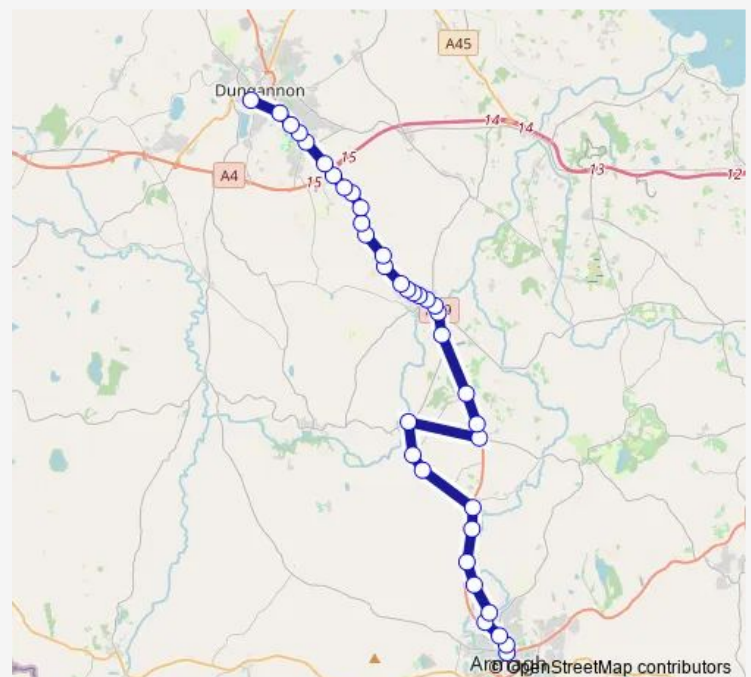

Thursday 09:00

Friday 09:00

Saturday —

Sunday —

Route info

Direction: Armagh Bus Station

Stops: 37

Trip Duration: 0 hour 35 min

72d — Armagh, Buscentre - Dungannon, Bus Station

Currans Brae

Drumgrannon Road

Reynolds Cottages

Major's Lane

Moy Road

Grange Road

Redford Park